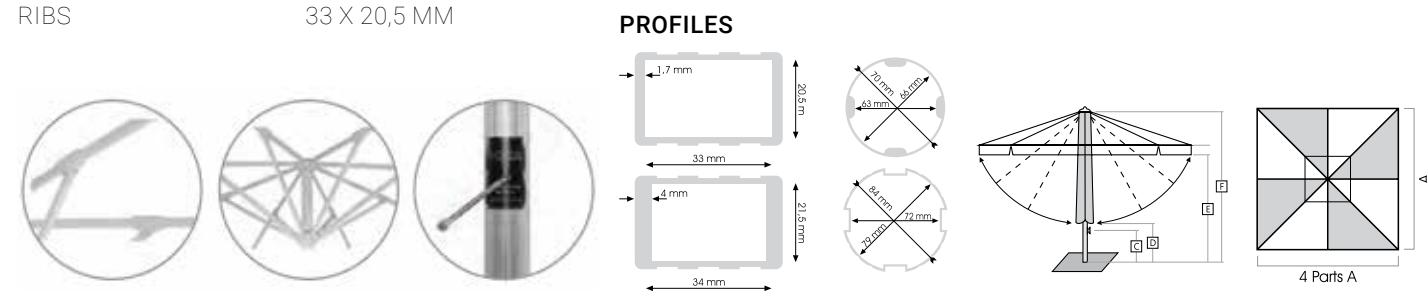

ULTRA MALI PARASOL SQUARE

SIZE	500 X 500/8 CM
TUBE	Ø 84 X 79 MM
TUBE	Ø 70 X 66 MM
RIBS	34 X 21,5 MM
RIBS	33 X 20,5 MM

ALUMINIUM ETIAL 60 DYE: RAL 9016
PLASTIC MATERIAL: ABS / PA6