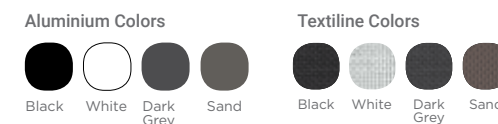

OLIVER LOUNGE CHAIR

DESIGNED BY FARHAD CHAFFARI

LOUNGE CHAIR D: 89 cm W: 63 cm H: 83 cm