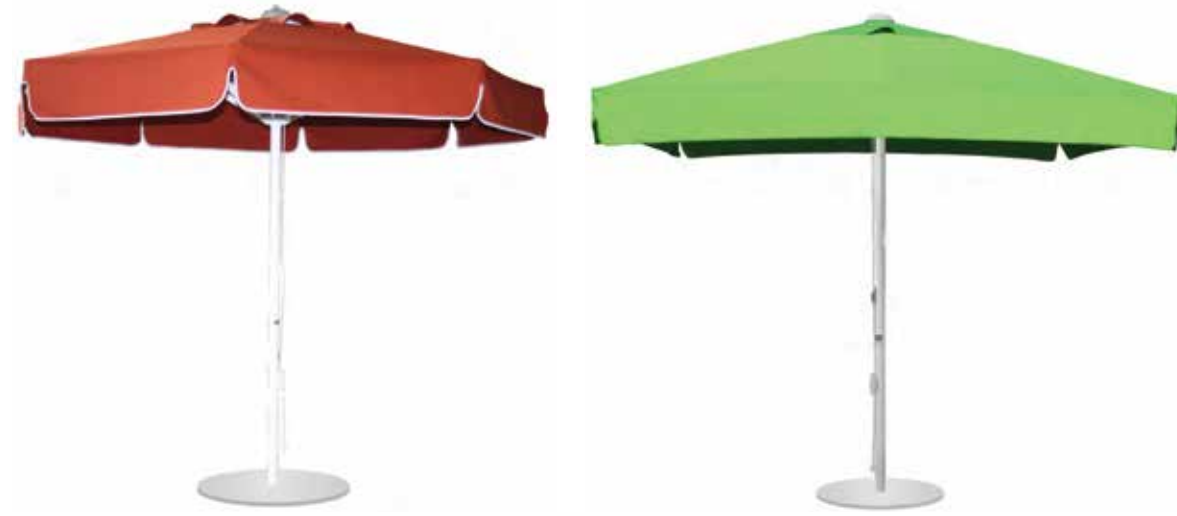

MAXI SUNIM PARASOL

MAXI SUNIM PARASOL ROUND

SIZE Ø 300 CM
 TUBE Ø 50 X 47 MM
 RIBS 19 X 29 MM

MAXI SUNIM PARASOL SQUARE

SIZE 200 X 200 CM
 TUBE Ø 50 X 47 MM
 RIBS 19 X 29 MM

BOND PARASOL

BOND PARASOL ROUND

SIZE Ø 500 CM
 TUBE Ø 46 X 50 MM
 RIBS 19 X 29 MM