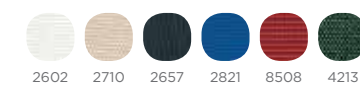

Woods

Iroko Oak

MARSILYA
ARMCHAIR

BREMEN
ARMCHAIR

TETA
ARMCHAIR

LAPIS
ARMCHAIR

RASTER
ARMCHAIR

TONY
ARMCHAIR

MALMÖ DINING SET

DESIGNED BY FORGEMOBILI DESIGN TEAM

DINING TABLE / Aluminium Legs with / HPL Table Top
90x90 H: 74,5 cm / Ø 120 cm H: 75 cm / 90x160 H: 74,5 cm

VOYAGE ARMCHAIR
D: 64 cm W: 57 cm H: 88 cm

Aluminium Colors

Cushion Fabric Colors

fl

MARSILYA
ARMCHAIR

BREMEN
ARMCHAIR

TETA
ARMCHAIR

LAPIS
ARMCHAIR

RASTER
ARMCHAIR