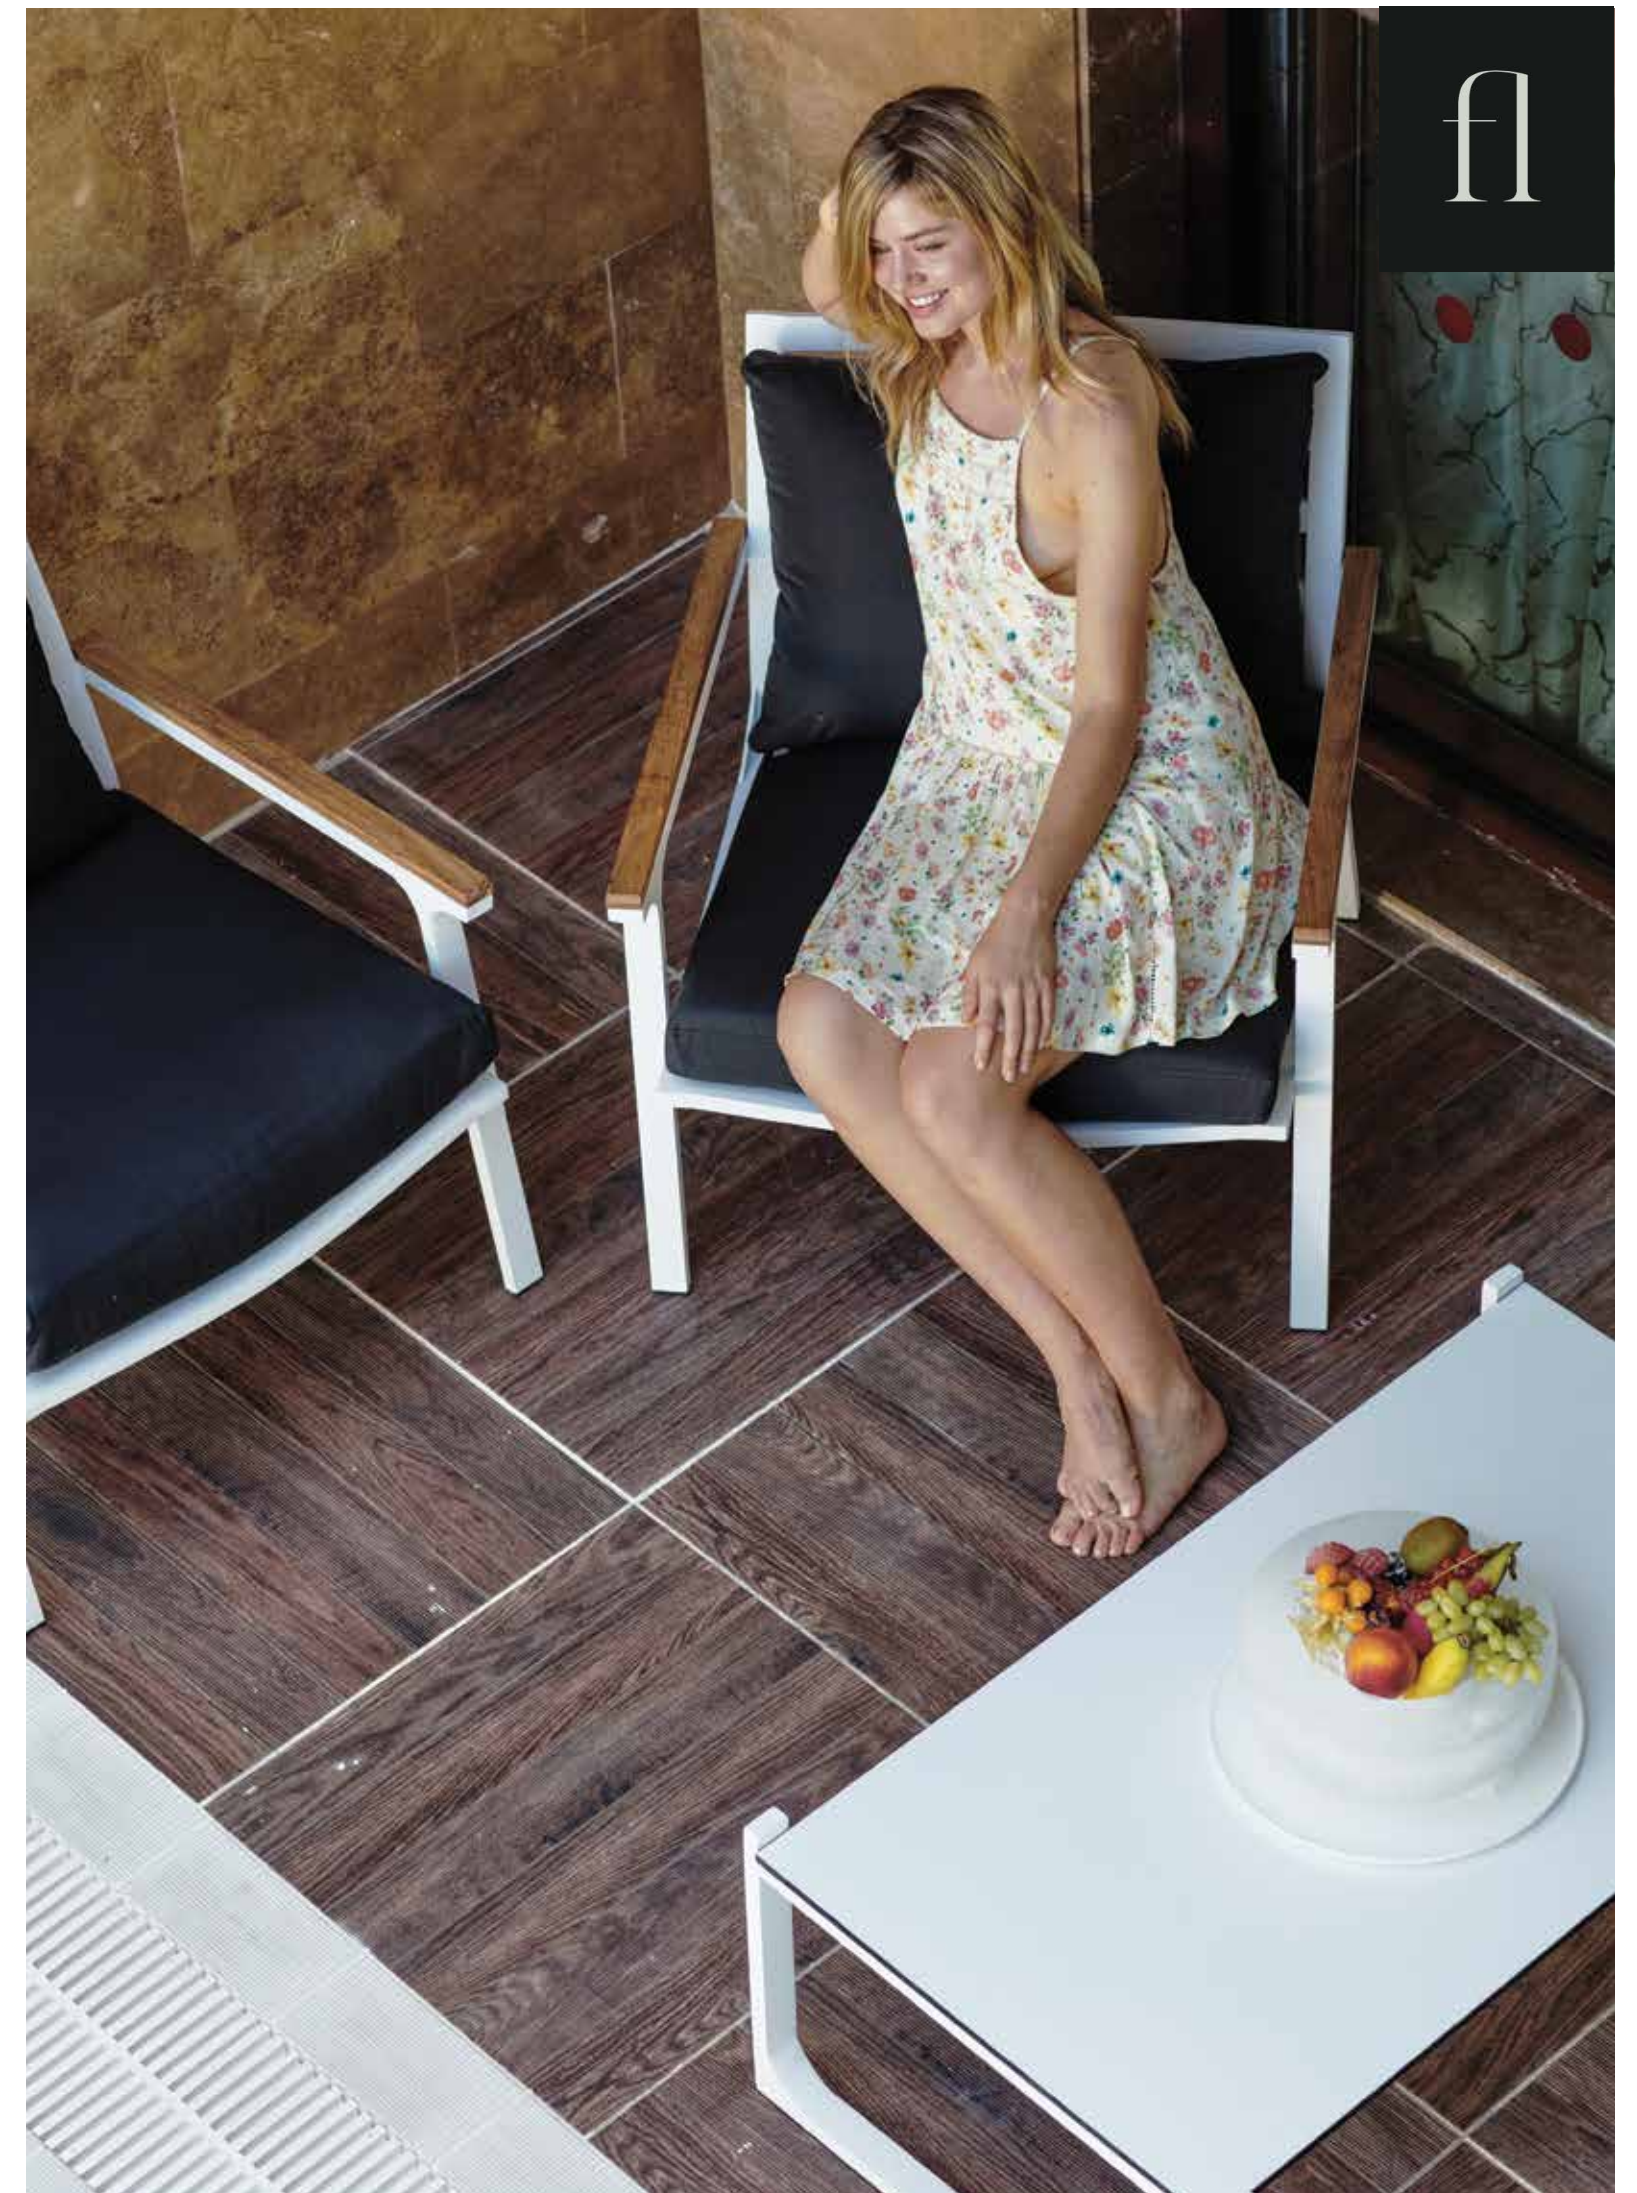

LARA SOFA SET

DESIGNED BY FORGEMOBILI DESIGN TEAM

ONE SEATER SOFA D: 83 cm W: 75 cm H: 80 cm
TWO SEATER SOFA D: 83 cm W: 138 cm H: 80 cm
COFFEE TABLE D: 60 cm W: 110 cm H: 35 cm

Aluminium Colors
Black White Dark Grey Sand

Cushion Fabric Colors
2602 2710 2657 2821 8508 4213