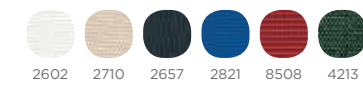

Aluminium Colors

Cushion Fabric Colors

KAPADOKYA SOFA SET

DESIGNED BY FORGEMOBILI DESIGN TEAM

ONE SEATER SOFA D: 82 cm W: 69,5 cm H: 82 cm
 TWO SEATER SOFA D: 82cm W: 134 cm H: 82 cm
 COFFEE TABLE D: 60 cm W: 90 cm H: 42 cm