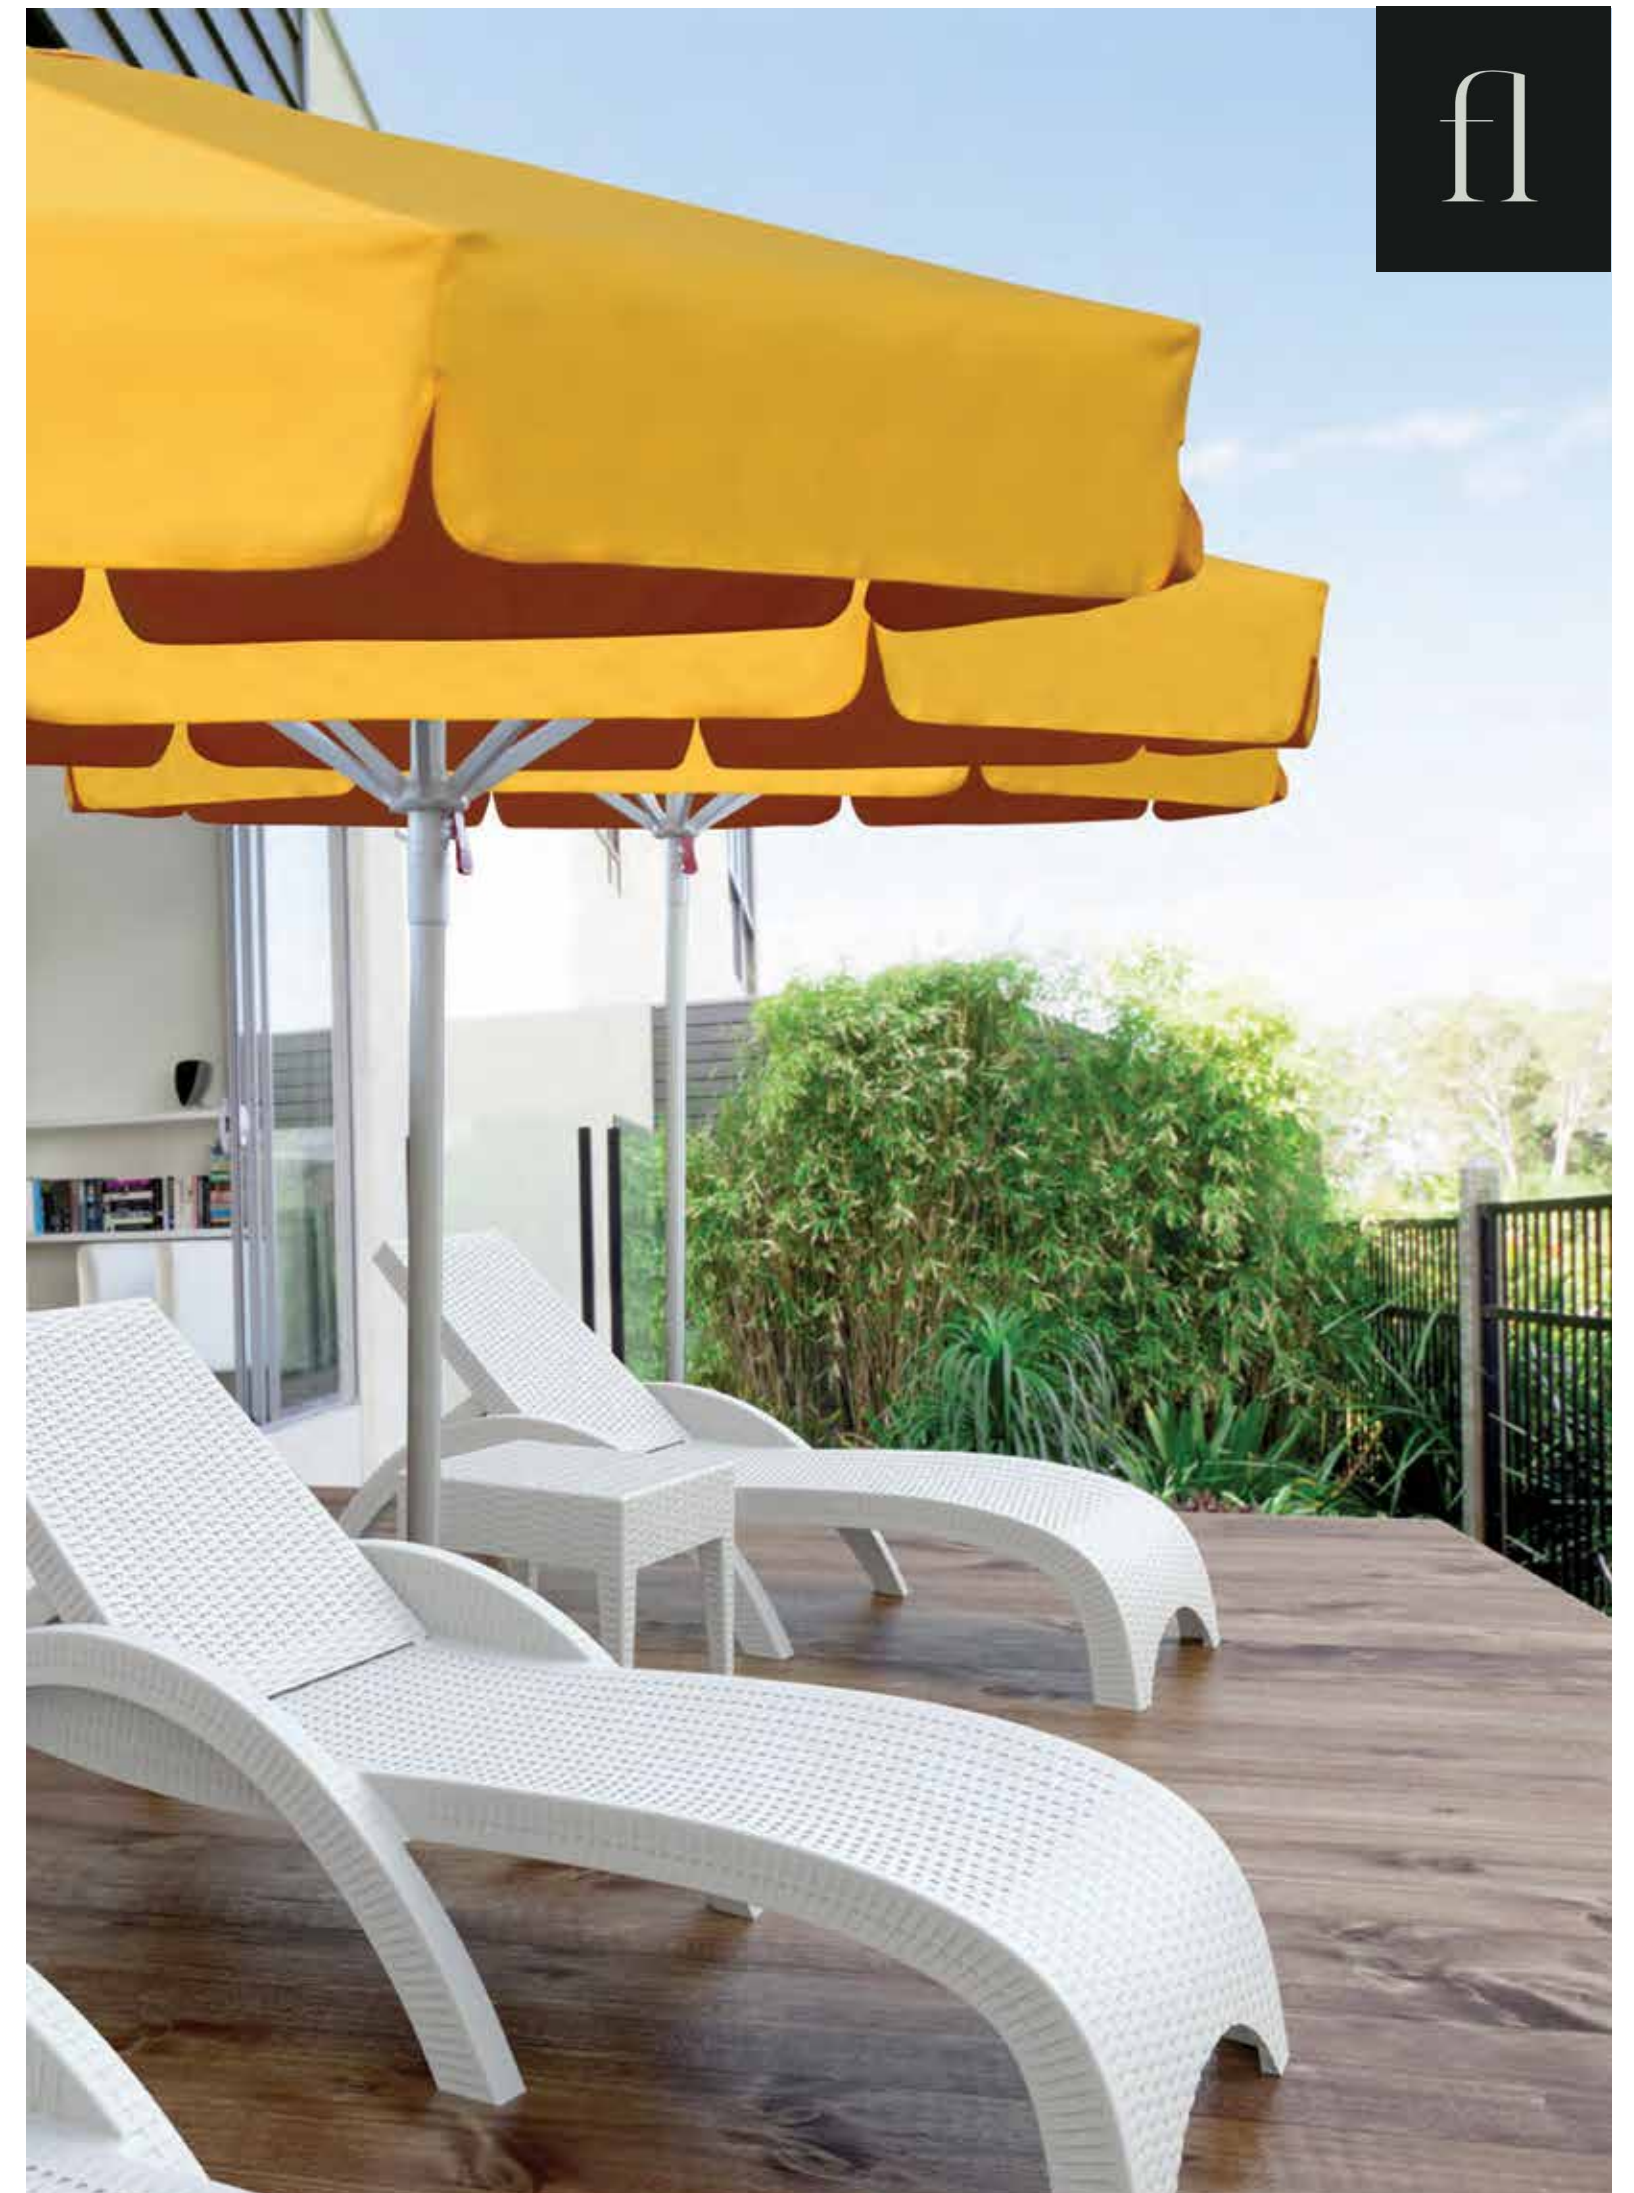

MAXI SUNIM PARASOL

MAXI SUNIM PARASOL ROUND

SIZE Ø 300 CM
 TUBE Ø 50 X 47 MM
 RIBS 19 X 29 MM

MAXI SUNIM PARASOL SQUARE

SIZE 200 X 200 CM
 TUBE Ø 50 X 47 MM
 RIBS 19 X 29 MM

BOND PARASOL

BOND PARASOL ROUND

SIZE Ø 500 CM
 TUBE Ø 46 X 50 MM
 RIBS 19 X 29 MM