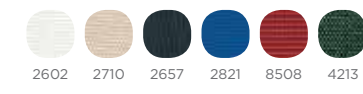

Woods

Iroko Oak

Cushion Fabric Colors

2602 2710 2657 2821 8508 4213

MOSCOW SOFA SET

DESIGNED BY FORGEMOBILI DESIGN TEAM

ONE SEATER SOFA D: 70 cm W: 64 cm H: 64,5 cm
 TWO SEATER SOFA D: 70 cm W: 123,5 cm H: 64,5 cm
 COFFEE TABLE D: 71 cm W: 110 cm H: 45 cm

Woods

Iroko Oak

Cushion Fabric Colors

2602 2710 2657 2821 8508 4213

BERMUDA SOFA SET

DESIGNED BY FORGEMOBILI DESIGN TEAM

ONE SEATER SOFA
TWO SEATER SOFA
COFFEE TABLE

D: 68 cm W: 65 cm H: 68 cm
D: 68 cm W: 120 cm H: 68 cm
D: 50 cm W: 85,5 cm H: 47,5 cm

Aluminium Colors

Cushion Fabric Colors

LARA SOFA SET

DESIGNED BY FORGEMOBILI DESIGN TEAM

ONE SEATER SOFA D: 83 cm W: 75 cm H: 80 cm
TWO SEATER SOFA D: 83 cm W: 138 cm H: 80 cm
COFFEE TABLE D: 60 cm W: 110 cm H: 35 cm

Aluminium Colors
Black White Dark Grey Sand

Cushion Fabric Colors
2602 2710 2657 2821 8508 4213

DOLORES SOFA SET

DESIGNED BY FORGEMOBILI DESIGN TEAM

ONE SEATER SOFA	D: 76 cm W: 73 cm H: 83 cm
TWO SEATER SOFA	D: 76 cm W: 126 cm H: 83 cm
COFFEE TABLE	D: 50 cm W: 101 cm H: 51 cm