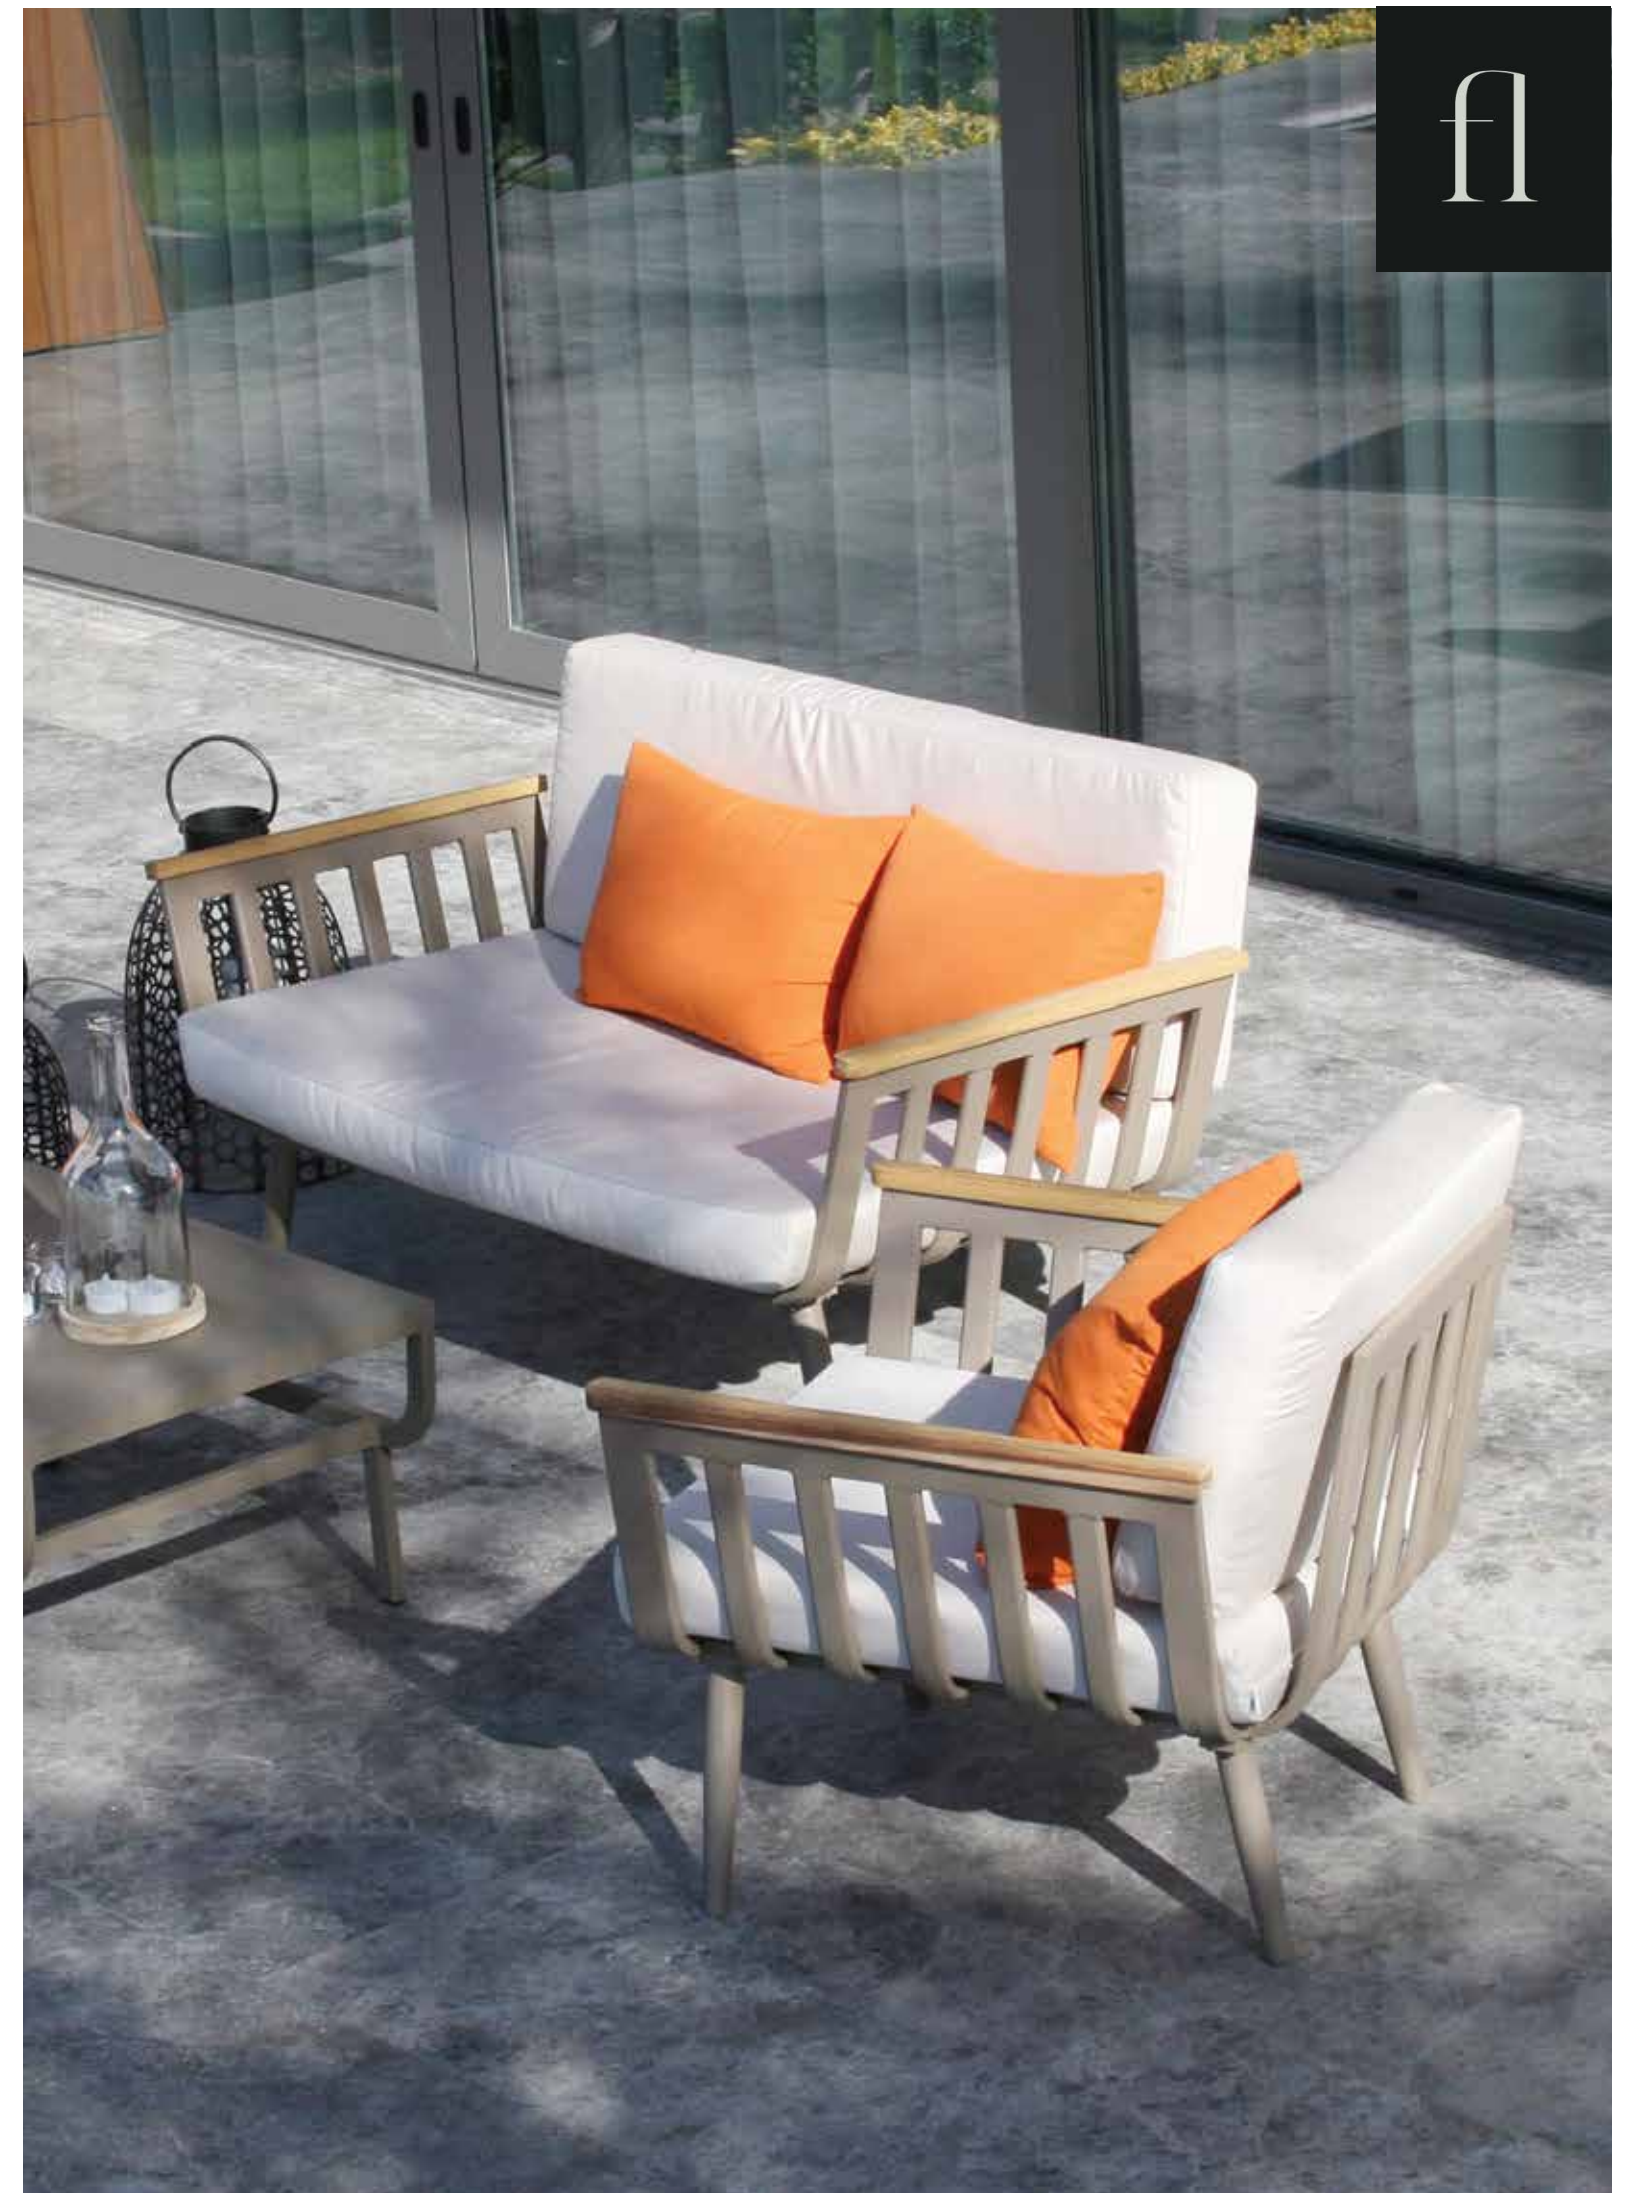

JULIET SOFA SET

DESIGNED BY FORGEMOBILI DESIGN TEAM

ONE SEATER SOFA D: 80 cm W: 80 cm H: 67,5 cm
TWO SEATER SOFA D: 80 cm W: 140cm H: 67,5 cm
COFFEE TABLE D: 60,5 cm W: 90 cm H: 38 cm

Aluminium Colors
Black White Dark Grey Sand

Cushion Fabric Colors
2602 2710 2657 2821 8508 4213