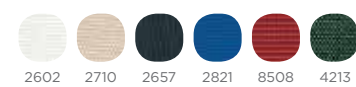

Cushion Fabric Colors

MIAMI DAYBED

DESIGNED BY FORGEMOBILI DESIGN TEAM

DAYBED D: 190 cm W: 183,5 cm H: 70 cm

Woods

Iroko Oak

Cushion Fabric Colors

2602 2710 2657 2821 8508 4213