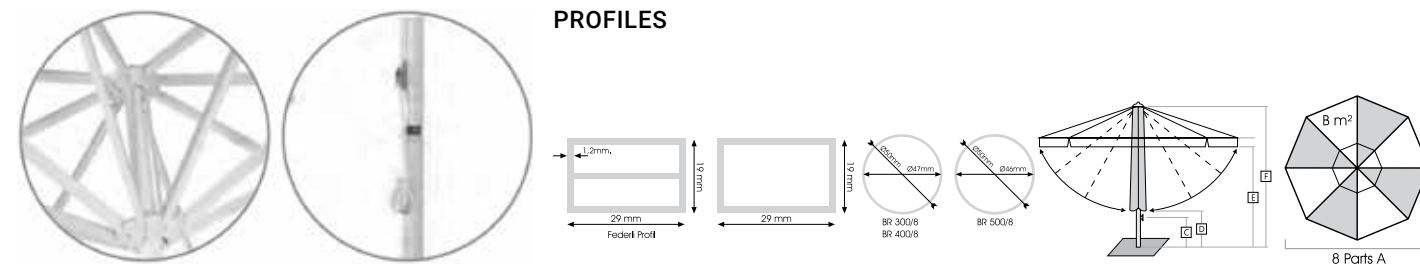

BRUBELLA PARASOL

SIZE Ø 250 X 250 CM
 UPPER PIPE Ø 35,8 X 38,2 MM
 BOTTOM PIPE Ø 39 X 41 MM
 RIBS 13 X 19 MM

RIBS 6 / ALUMINIUM ETIAL 60
 PLASTIC MATERIAL: ABS / PA6

SUNIM PARASOL

SIZE 225 X 225 CM
 TUBE Ø 40 X 37 MM
 RIBS 13 X 19 MM

MAXI SUNIM PARASOL

MAXI SUNIM PARASOL ROUND

SIZE Ø 300 CM
 TUBE Ø 50 X 47 MM
 RIBS 19 X 29 MM

MAXI SUNIM PARASOL SQUARE

SIZE 200 X 200 CM
 TUBE Ø 50 X 47 MM
 RIBS 19 X 29 MM

BOND PARASOL

BOND PARASOL ROUND

SIZE Ø 500 CM
 TUBE Ø 46 X 50 MM
 RIBS 19 X 29 MM