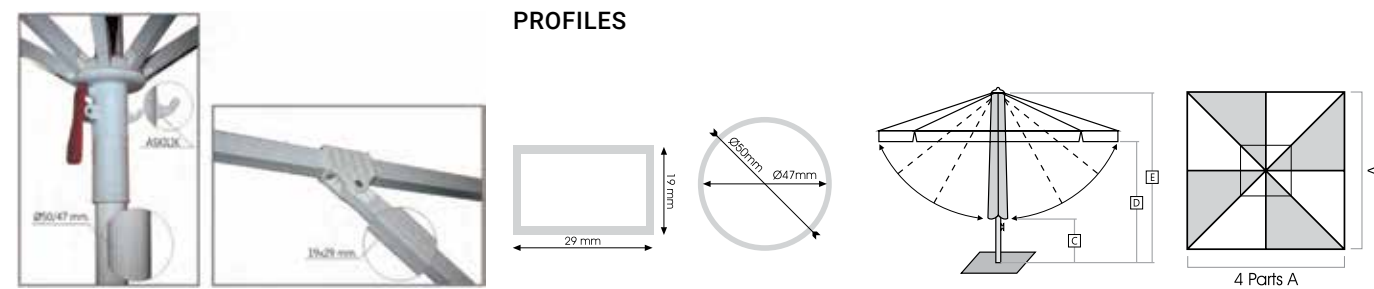

MAXI SUNIM PARASOL

MAXI SUNIM PARASOL ROUND

SIZE Ø 300 CM
 TUBE Ø 50 X 47 MM
 RIBS 19 X 29 MM

MAXI SUNIM PARASOL SQUARE

SIZE 200 X 200 CM
 TUBE Ø 50 X 47 MM
 RIBS 19 X 29 MM

BOND PARASOL

BOND PARASOL ROUND

SIZE Ø 500 CM
 TUBE Ø 46 X 50 MM
 RIBS 19 X 29 MM