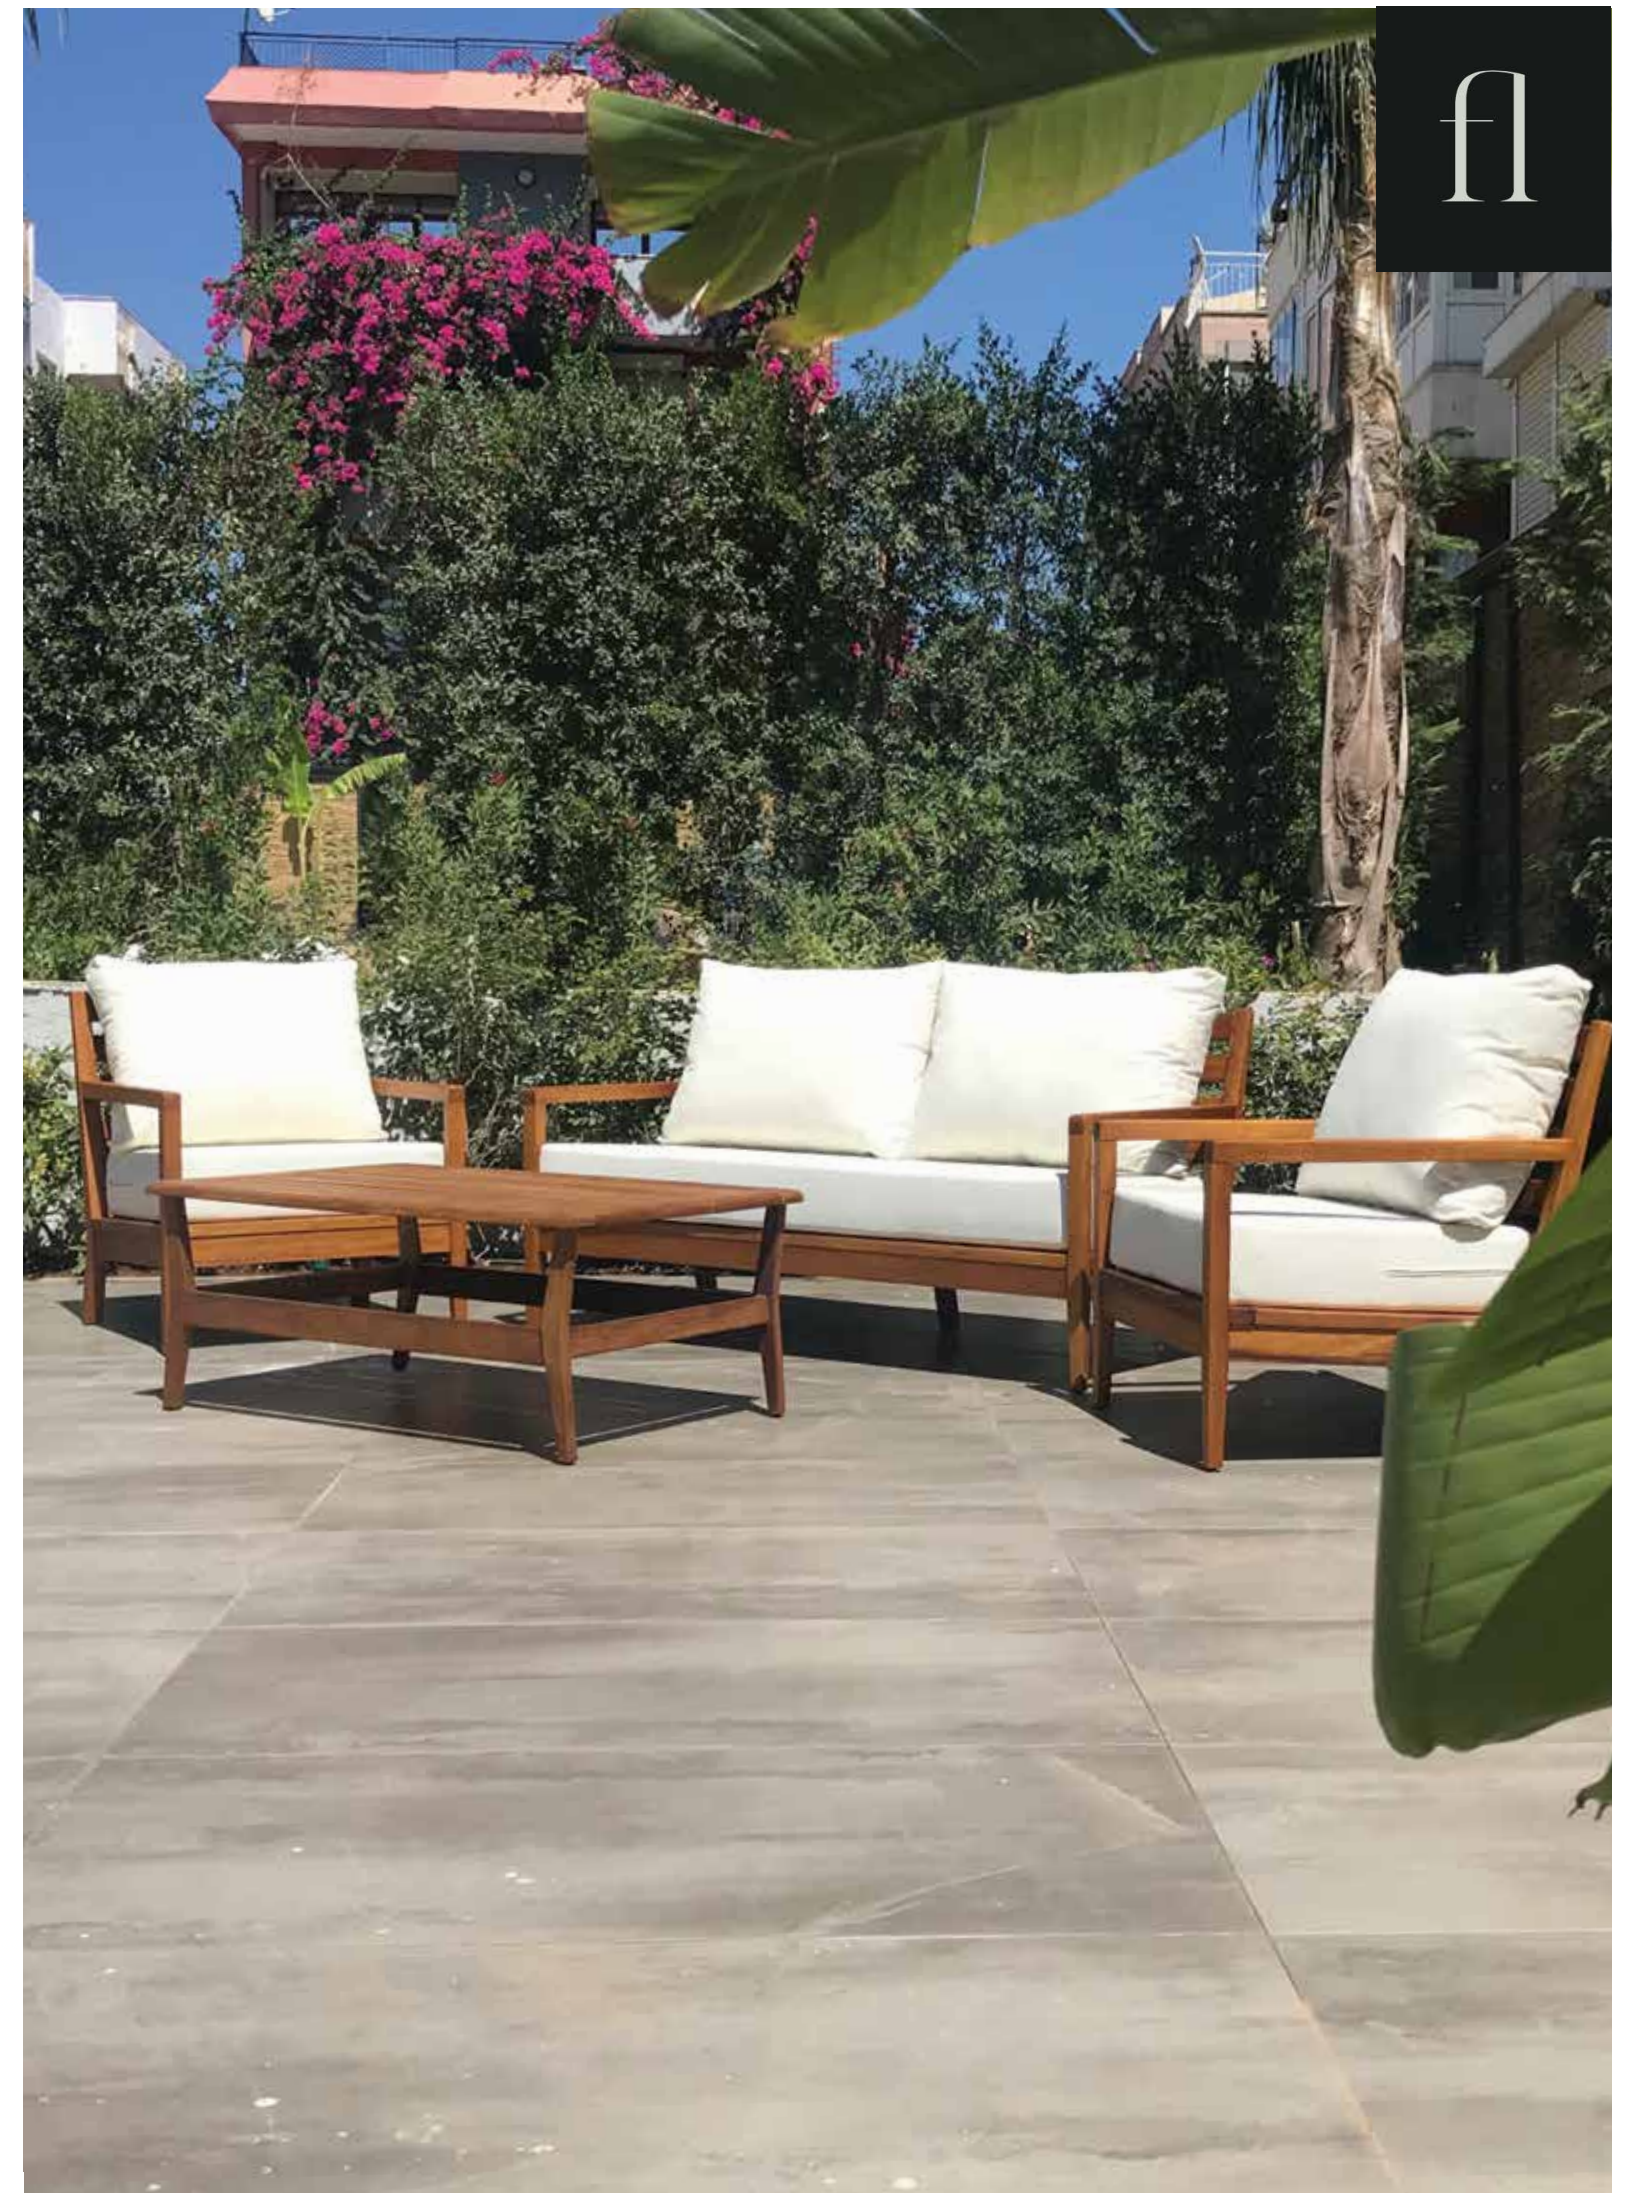

LAS VEGAS SOFA SET

DESIGNED BY FORGEMOBILI DESIGN TEAM

ONE SEATER SOFA D: 80 cm W: 72,5 CM H: 83 cm
TWO SEATER SOFA D: 80 cm W: 160 CM H: 83 cm
COFFEE TABLE D: 70 cm W: 110 CM H: 45 cm