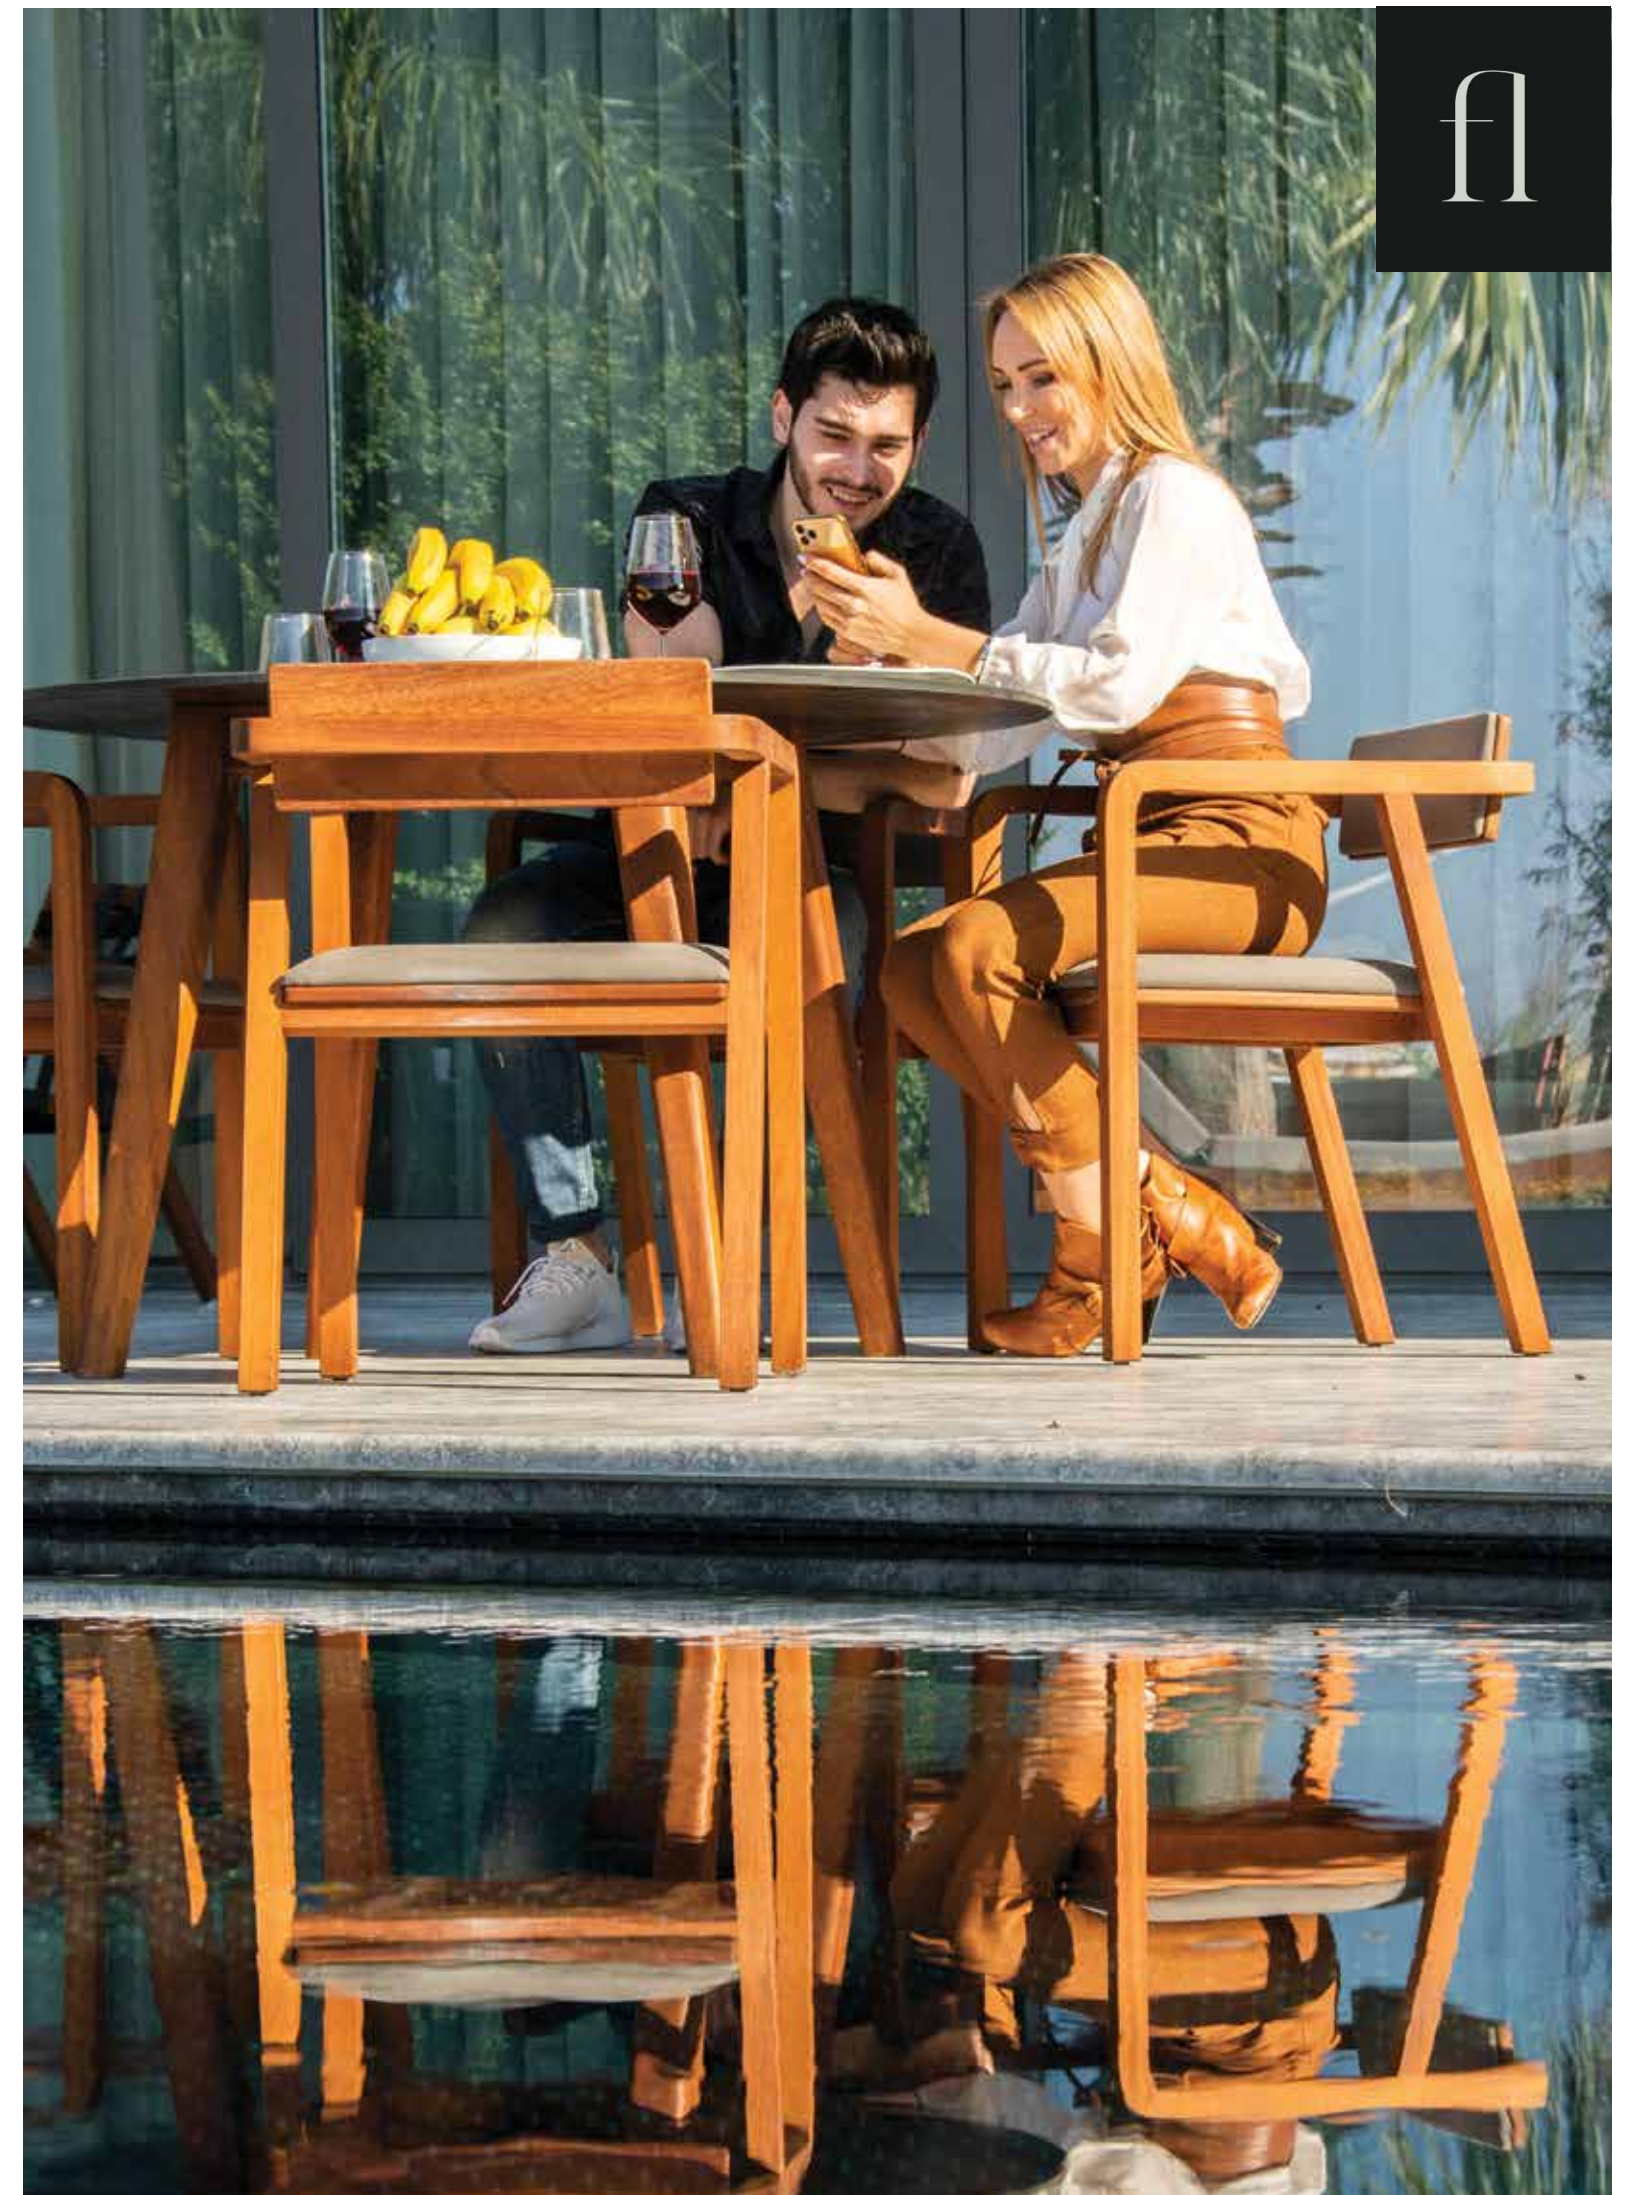

PABLITO
ARMCHAIR

MOD
ARMCHAIR

HELGA
ARMCHAIR

HELGA DINING SET

DESIGNED BY FARHAD CHAFFARI

DINING TABLE Ø 120 cm H: 75 cm / Ø 160 cm H: 75 cm
HELGA ARMCHAIR D: 55 cm W: 53 cm H: 74 cm

Woods

Iroko Oak