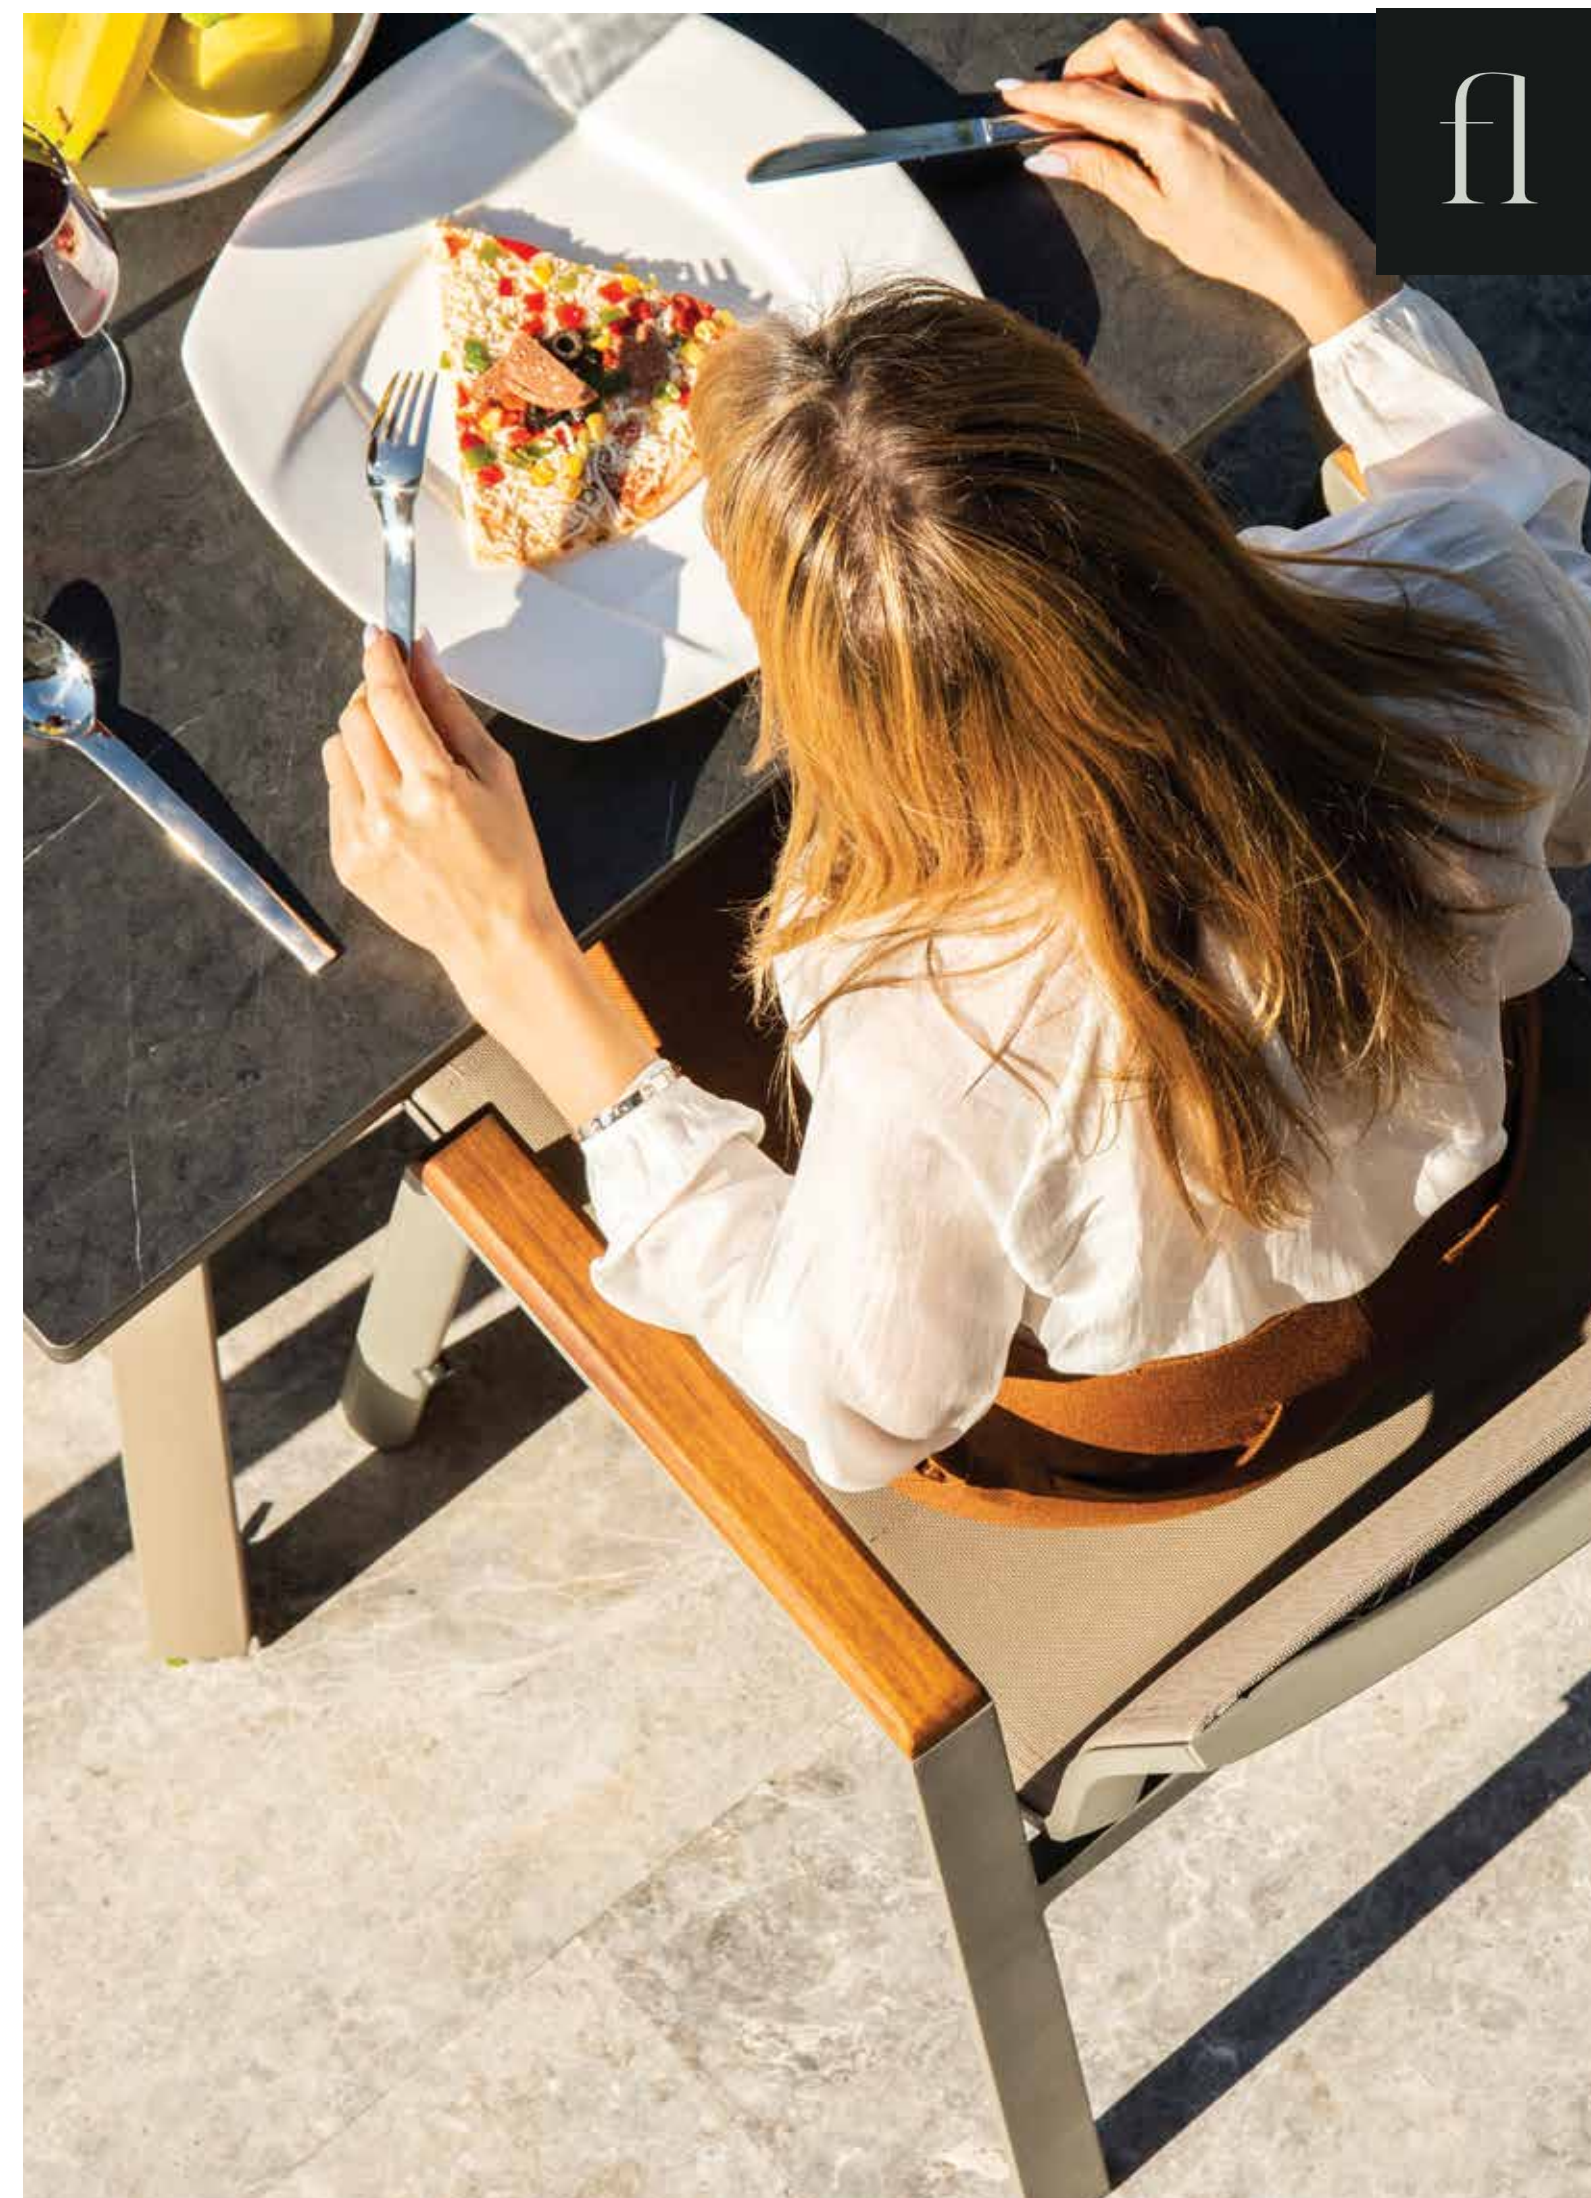

MALMÖ DINING SET

DESIGNED BY FORGEMOBILI DESIGN TEAM

DINING TABLE / Aluminium Legs with / HPL Table Top
90x90 H: 74,5 cm / Ø 120 cm H: 75 cm / 90x160 H: 74,5 cm

VOYAGE ARMCHAIR
D: 64 cm W: 57 cm H: 88 cm

Aluminium Colors

Cushion Fabric Colors

fl