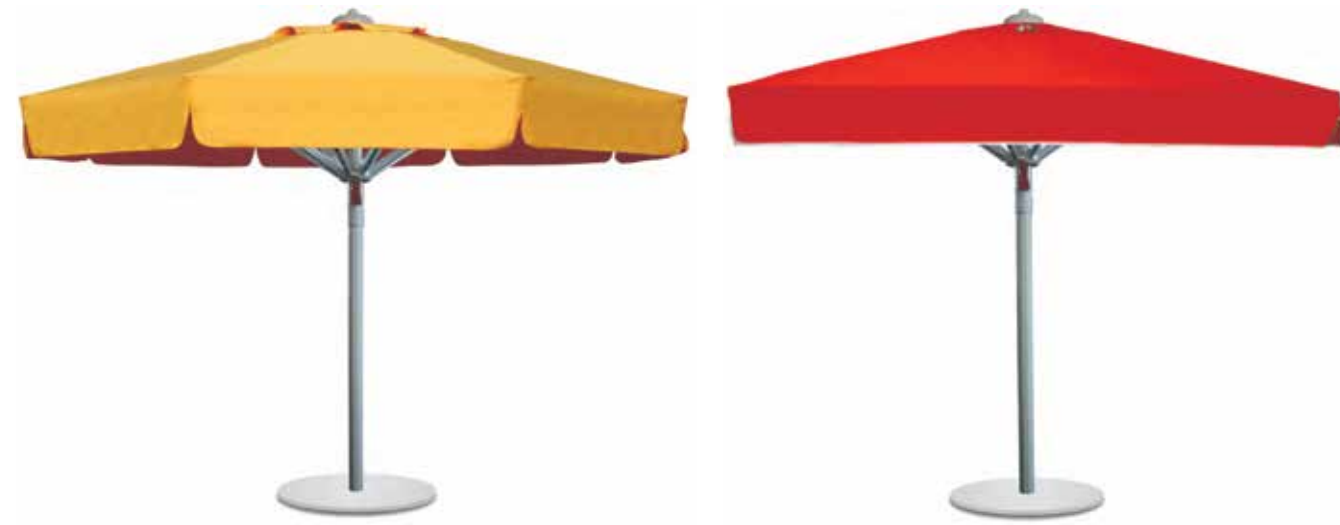

BRUBELLA PARASOL

SIZE Ø 250 X 250 CM
 UPPER PIPE Ø 35,8 X 38,2 MM
 BOTTOM PIPE Ø 39 X 41 MM
 RIBS 13 X 19 MM

RIBS 6 / ALUMINIUM ETIAL 60
 PLASTIC MATERIAL: ABS / PA6

SUNIM PARASOL

SIZE 225 X 225 CM
 TUBE Ø 40 X 37 MM
 RIBS 13 X 19 MM