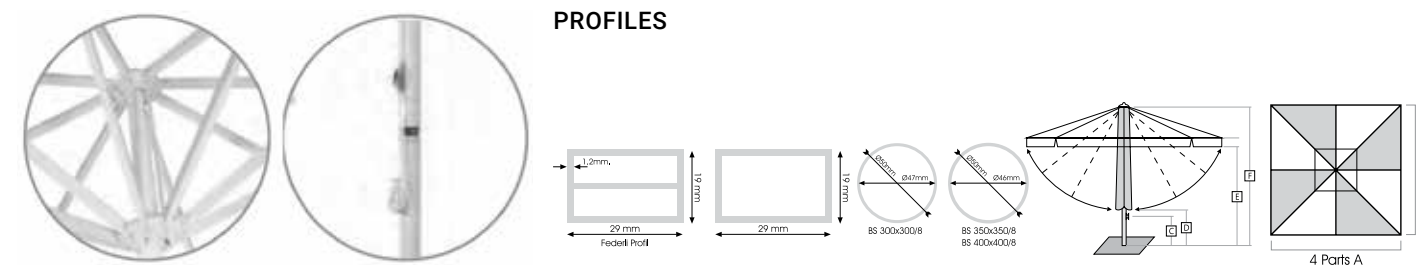

BOND PARASOL SQUARE

SIZE 200 X 200 CM
TUBE Ø 50 X 47 MM
RIBS 19 X 29 MM