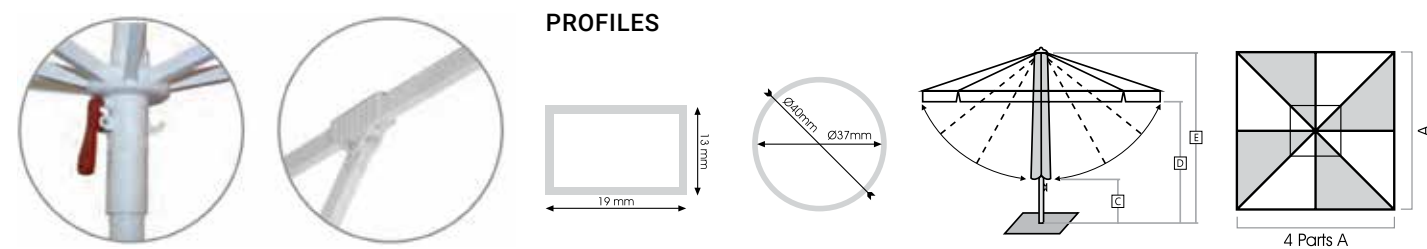

BRUBELLA PARASOL

SIZE Ø 250 X 250 CM
 UPPER PIPE Ø 35,8 X 38,2 MM
 BOTTOM PIPE Ø 39 X 41 MM
 RIBS 13 X 19 MM

RIBS 6 / ALUMINIUM ETIAL 60
 PLASTIC MATERIAL: ABS / PA6

SUNIM PARASOL

SIZE 225 X 225 CM
 TUBE Ø 40 X 37 MM
 RIBS 13 X 19 MM