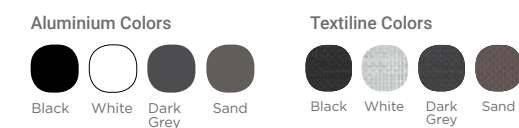

IBIZA SUNLOUNGER

DESIGNED BY FORGEMOBILI DESIGN TEAM

SUNLOUNGER D: 191,5cm W: 72 cm H: 34/74 cm