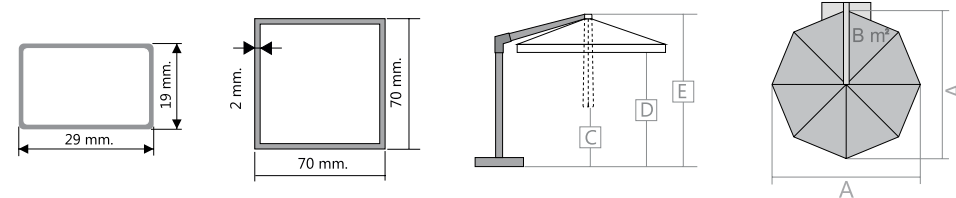

PROFILES

ALUMINIUM ETIAL 60 DYE: RAL 9016
 PLASTIC MATERIAL: ABS / PA6

DREAM PARASOL SQUARE

SIZE 600 X 600 CM
 TUBE Ø 93 X 100 MM
 TUBE Ø 73 X 66,3 MM
 RIBS 20 X 40 MM
 RIBS 20 X 40 MM

PROFILES

ALUMINIUM ETIAL 60 DYE: RAL 9016
 PLASTIC MATERIAL: ABS / PA6

PRS 130
50X50 CM.

PRS 123
80X80 CM. / 230 KG.
 PRS 124
90X90 CM. / 230 KG.

PRS 150
80X80 CM. / 200 KG.
 PRS 151
90X90 CM. / 260 KG.

PRS 126
83X83 CM. / 160 KG.

POLE PARASOL

POLE PARASOL ROUND

SIZE Ø 350 CM
TUBE 70 X 70 MM
RIBS 19 X 29 MM

ALUMINIUM ETIAL 60 DYE: RAL 9016
PLASTIC MATERIAL: ABS / PA6

PROFILES

POLE PARASOL 2 SIDE

SIZE 300 X 300 X 2 CM
TUBE 90 X 90 MM
RIBS 19 X 29 MM

PROFILES

ALUMINIUM ETIAL 60 DYE: RAL 9016
PLASTIC MATERIAL: ABS / PA6