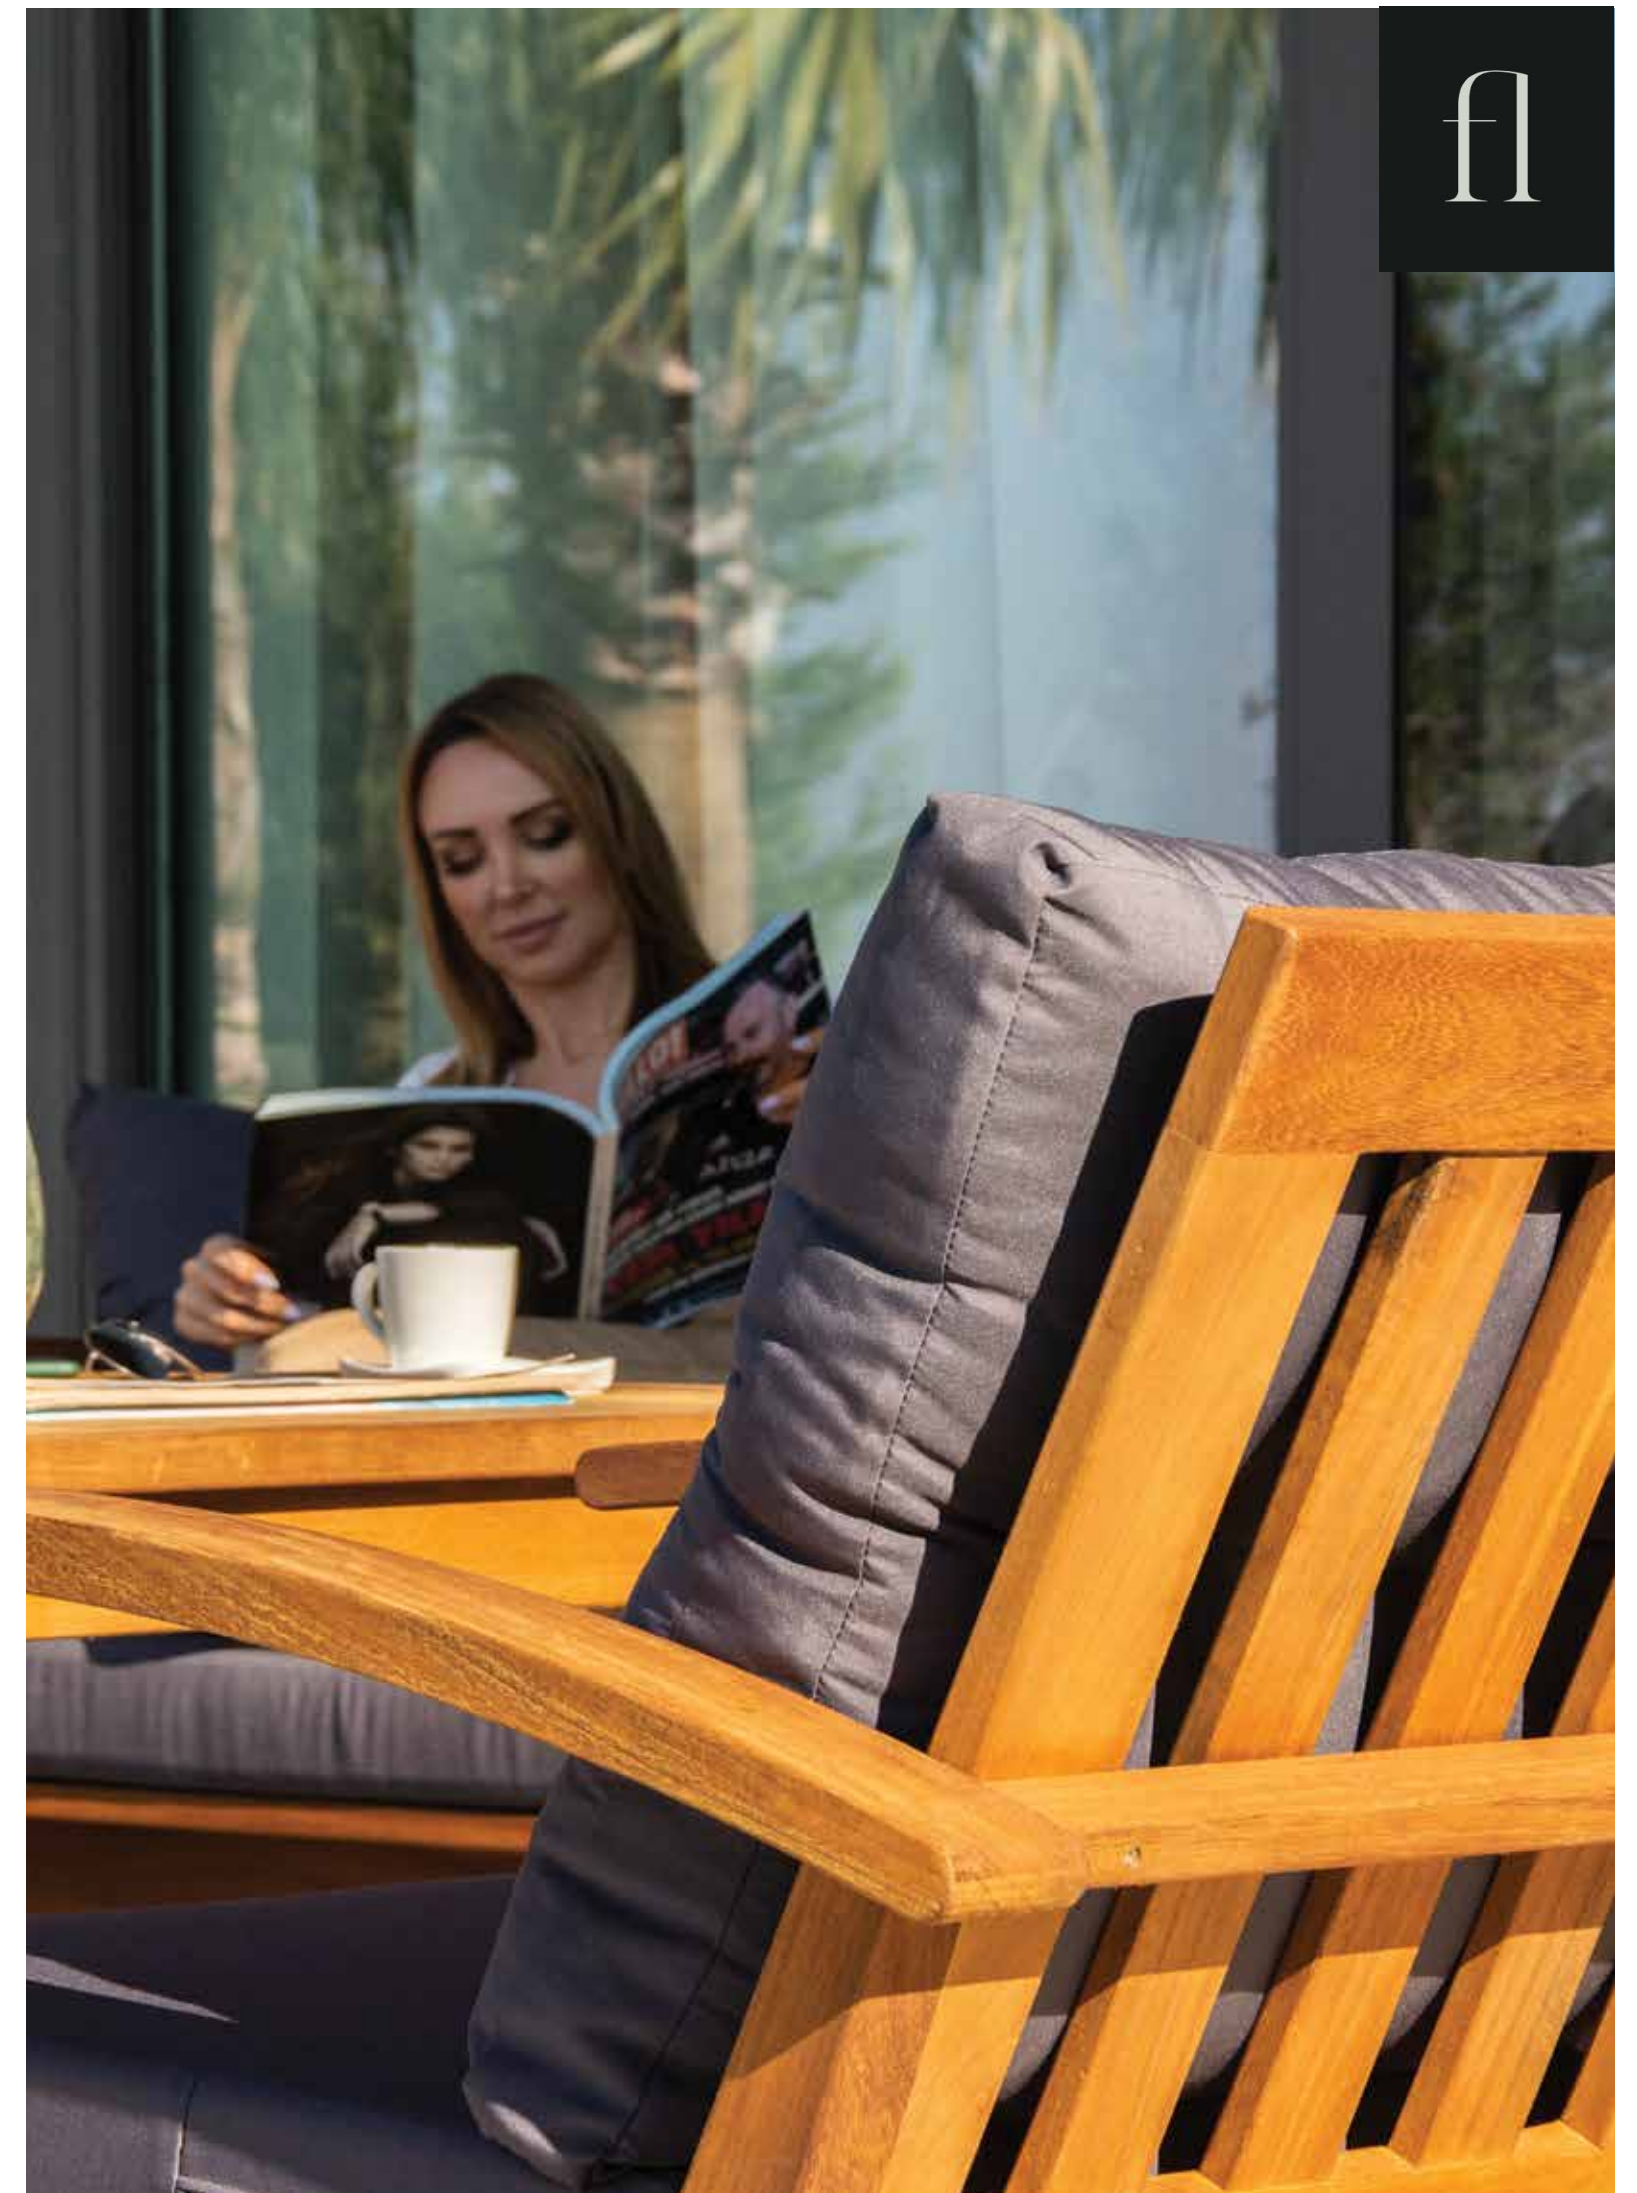

ONE SEATER SOFA D: 78 cm W: 78 cm H: 77 cm
TWO SEATER SOFA D: 78 cm W: 144 cm H: 77 cm
COFFEE TABLE D: 60 cm W: 120 cm H: 40 cm

TREND SOFA SET

DESIGNED BY FORGEMOBILI DESIGN TEAM

ONE SEATER SOFA	D: 89 cm W: 76,5 cm H: 88 cm
TWO SEATER SOFA	D: 89 cm W: 139 cm H: 88 cm
THREE SEATER SOFA	D: 89 cm W: 197 cm H: 88 cm
COFFEE TABLE	D: 70,5 cm W: 110 cm H: 45,5 cm