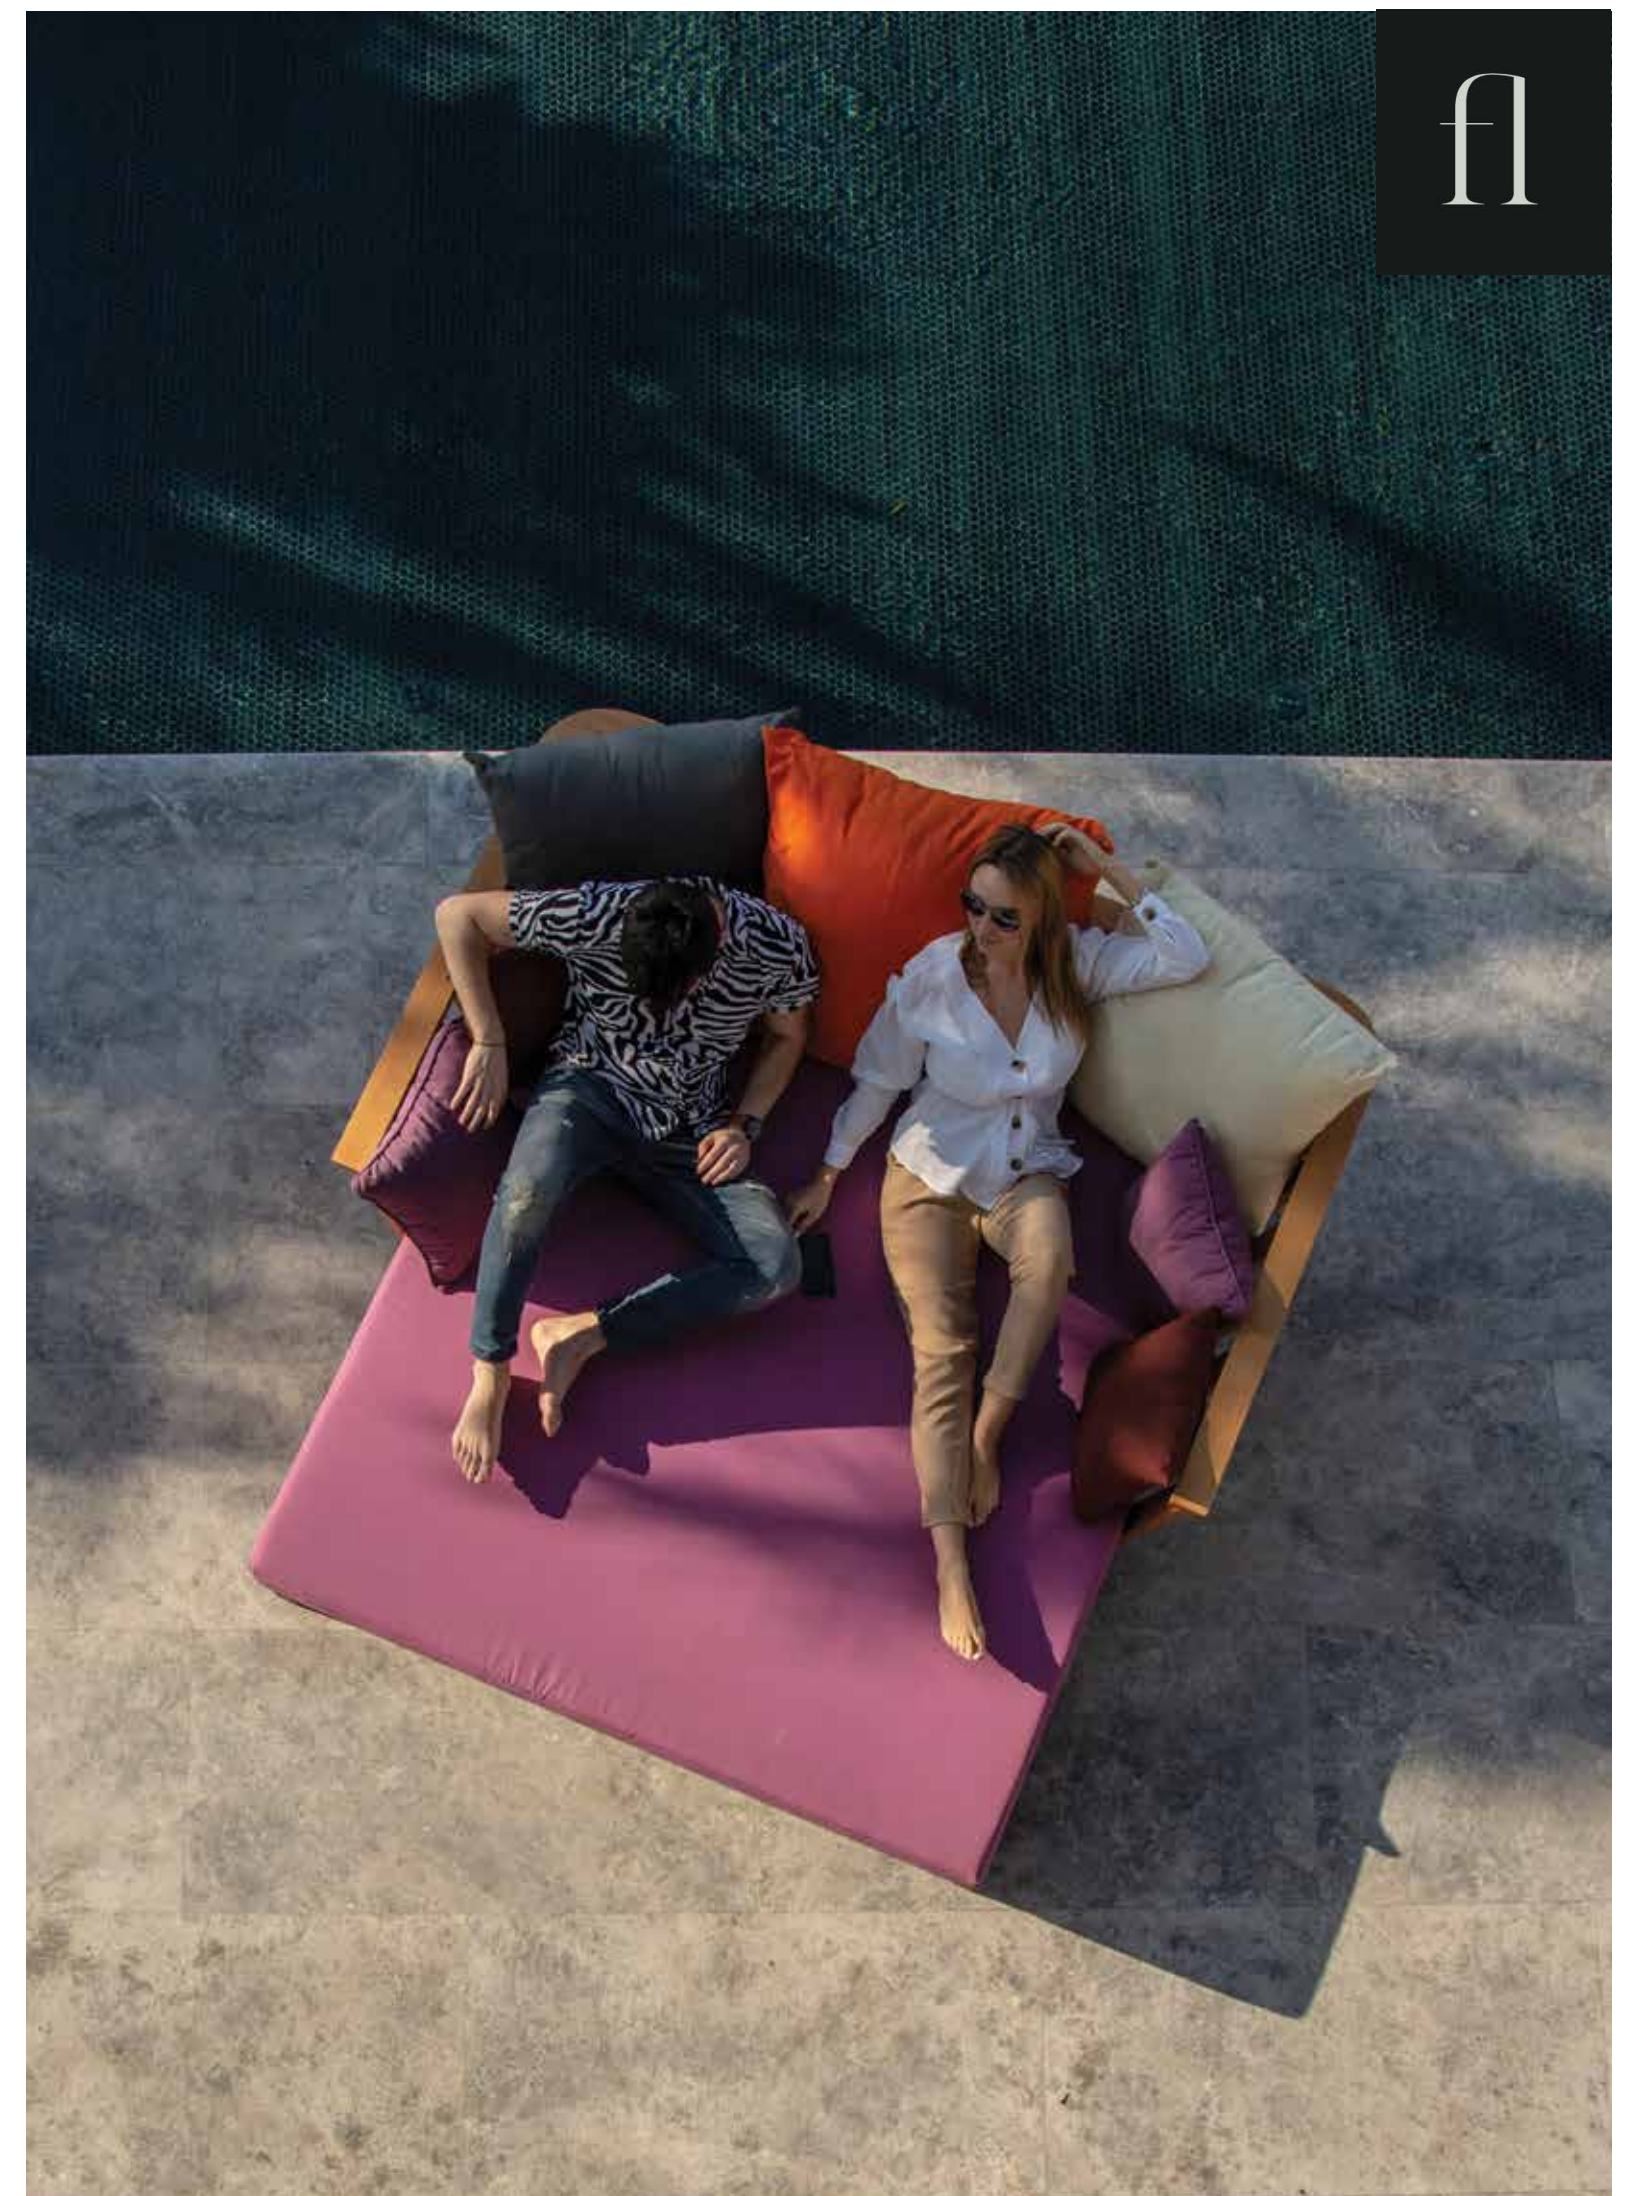

Cushion Fabric Colors

MIAMI DAYBED

DESIGNED BY FORGEMOBILI DESIGN TEAM

DAYBED D: 190 cm W: 183,5 cm H: 70 cm

Woods

Iroko Oak

Cushion Fabric Colors

2602 2710 2657 2821 8508 4213