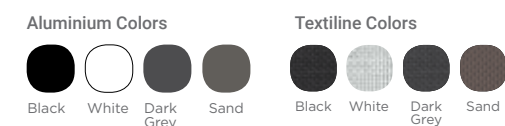

ADIRONDACK ARMCHAIR

DESIGNED BY FORGEMOBILI DESIGN TEAM

ARMCHAIR D: 100 cm W: 79 cm H: 95 cm