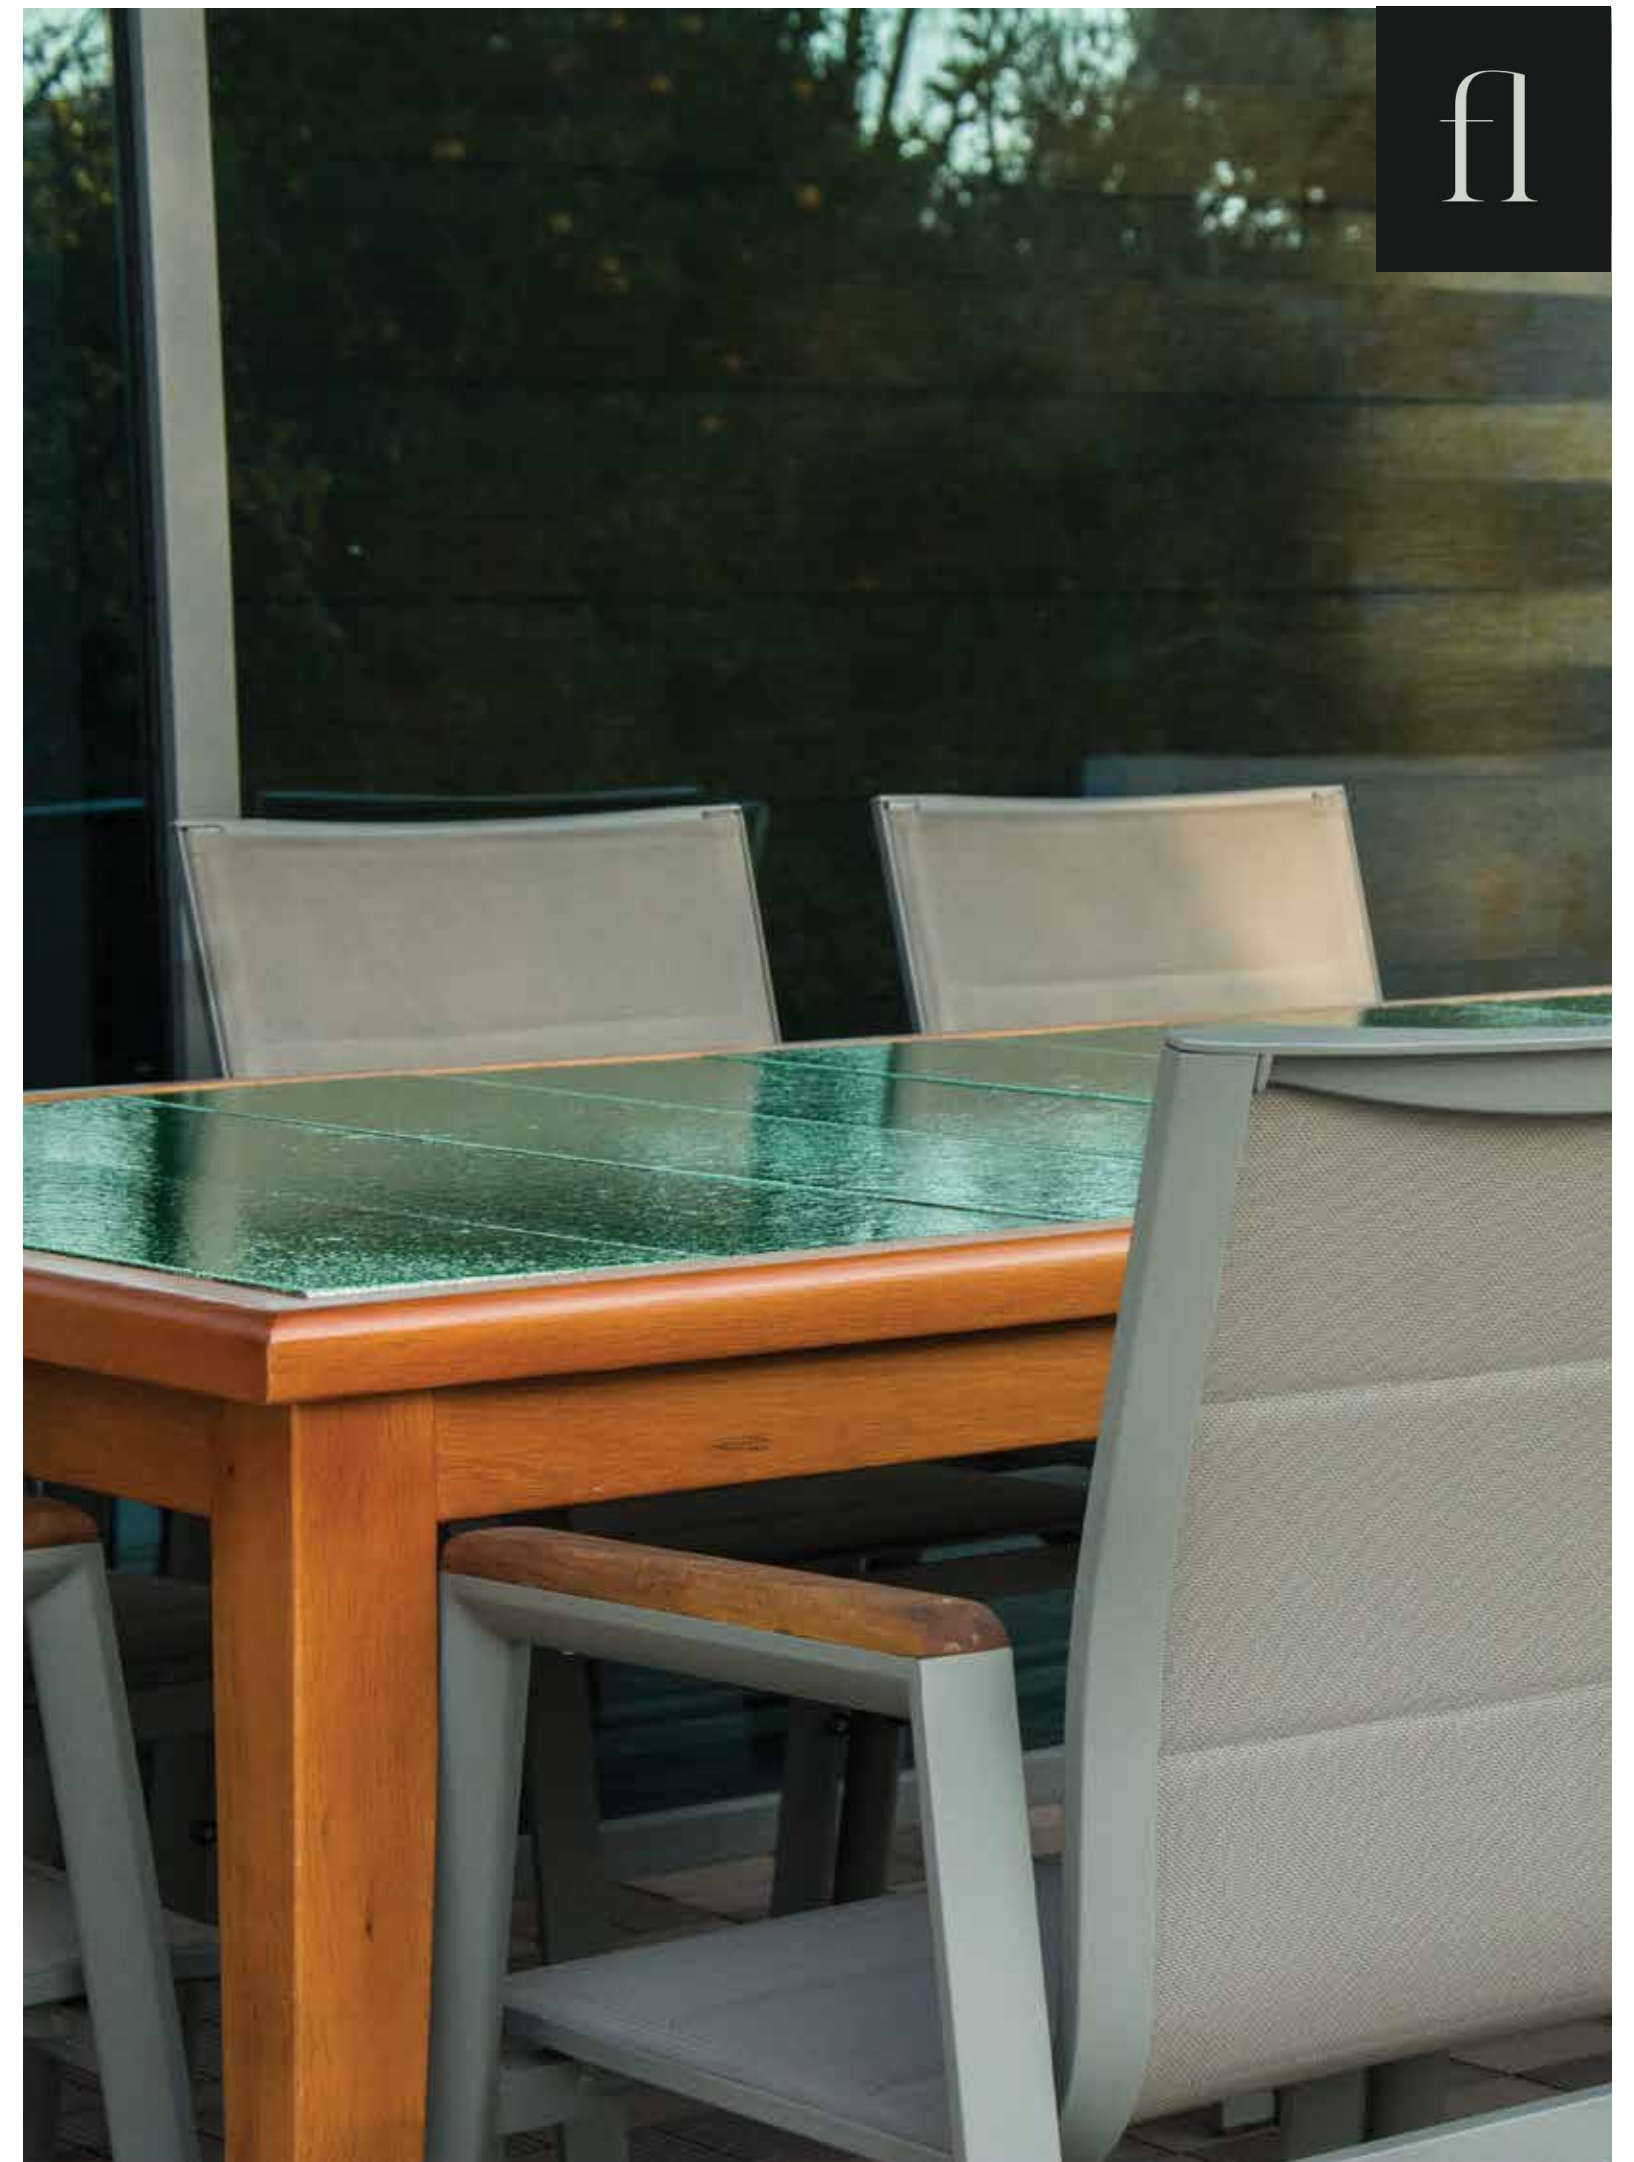

Ceramic Colors

Sapphire   Turquisa   Orange   Blue   Yellow