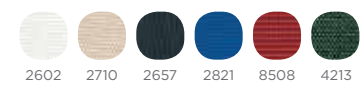

DINA BED (Single & Double)

DESIGNED BY FORGEMOBILI DESIGN TEAM

BED SINGLE D: 119 cm W: 68 cm H: 70 cm
BED DOUBLE D: 119 cm W: 117 cm H: 70 cm

Cushion Fabric Colors