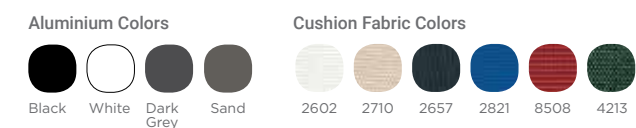

Aluminium Colors

Cushion Fabric Colors

KAPADOKYA SOFA SET

DESIGNED BY FORGEMOBILI DESIGN TEAM

ONE SEATER SOFA D: 82 cm W: 69,5 cm H: 82 cm
 TWO SEATER SOFA D: 82cm W: 134 cm H: 82 cm
 COFFEE TABLE D: 60 cm W: 90 cm H: 42 cm

JULIET SOFA SET

DESIGNED BY FORGEMOBILI DESIGN TEAM

ONE SEATER SOFA D: 80 cm W: 80 cm H: 67,5 cm
 TWO SEATER SOFA D: 80 cm W: 140cm H: 67,5 cm
 COFFEE TABLE D: 60,5 cm W: 90 cm H: 38 cm

Aluminium Colors
 Black White Dark Grey Sand