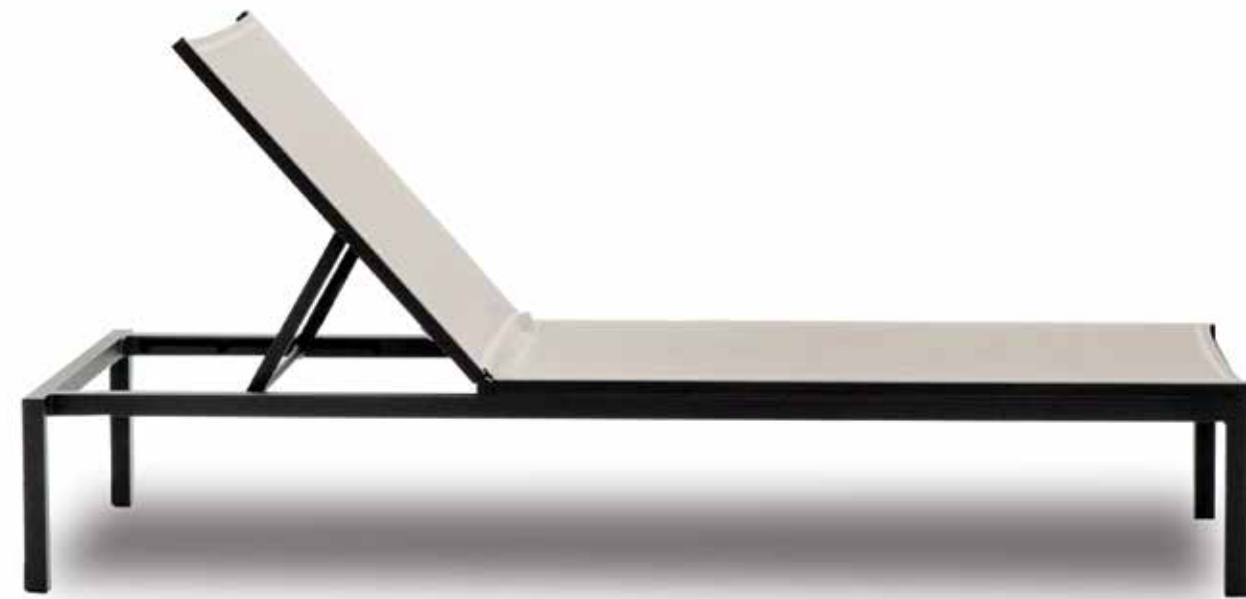

BAR STOOL D: 119 cm W:68 cm H: 70 cm

Woods

Iroko Oak

MISTER GAZEBO

DESIGNED BY FORGEMOBILI DESIGN TEAM

GAZEBO D: 207 cm W: 207 cm H: 215 cm

IBIZA SUNLOUNGER

DESIGNED BY FORGEMOBILI DESIGN TEAM