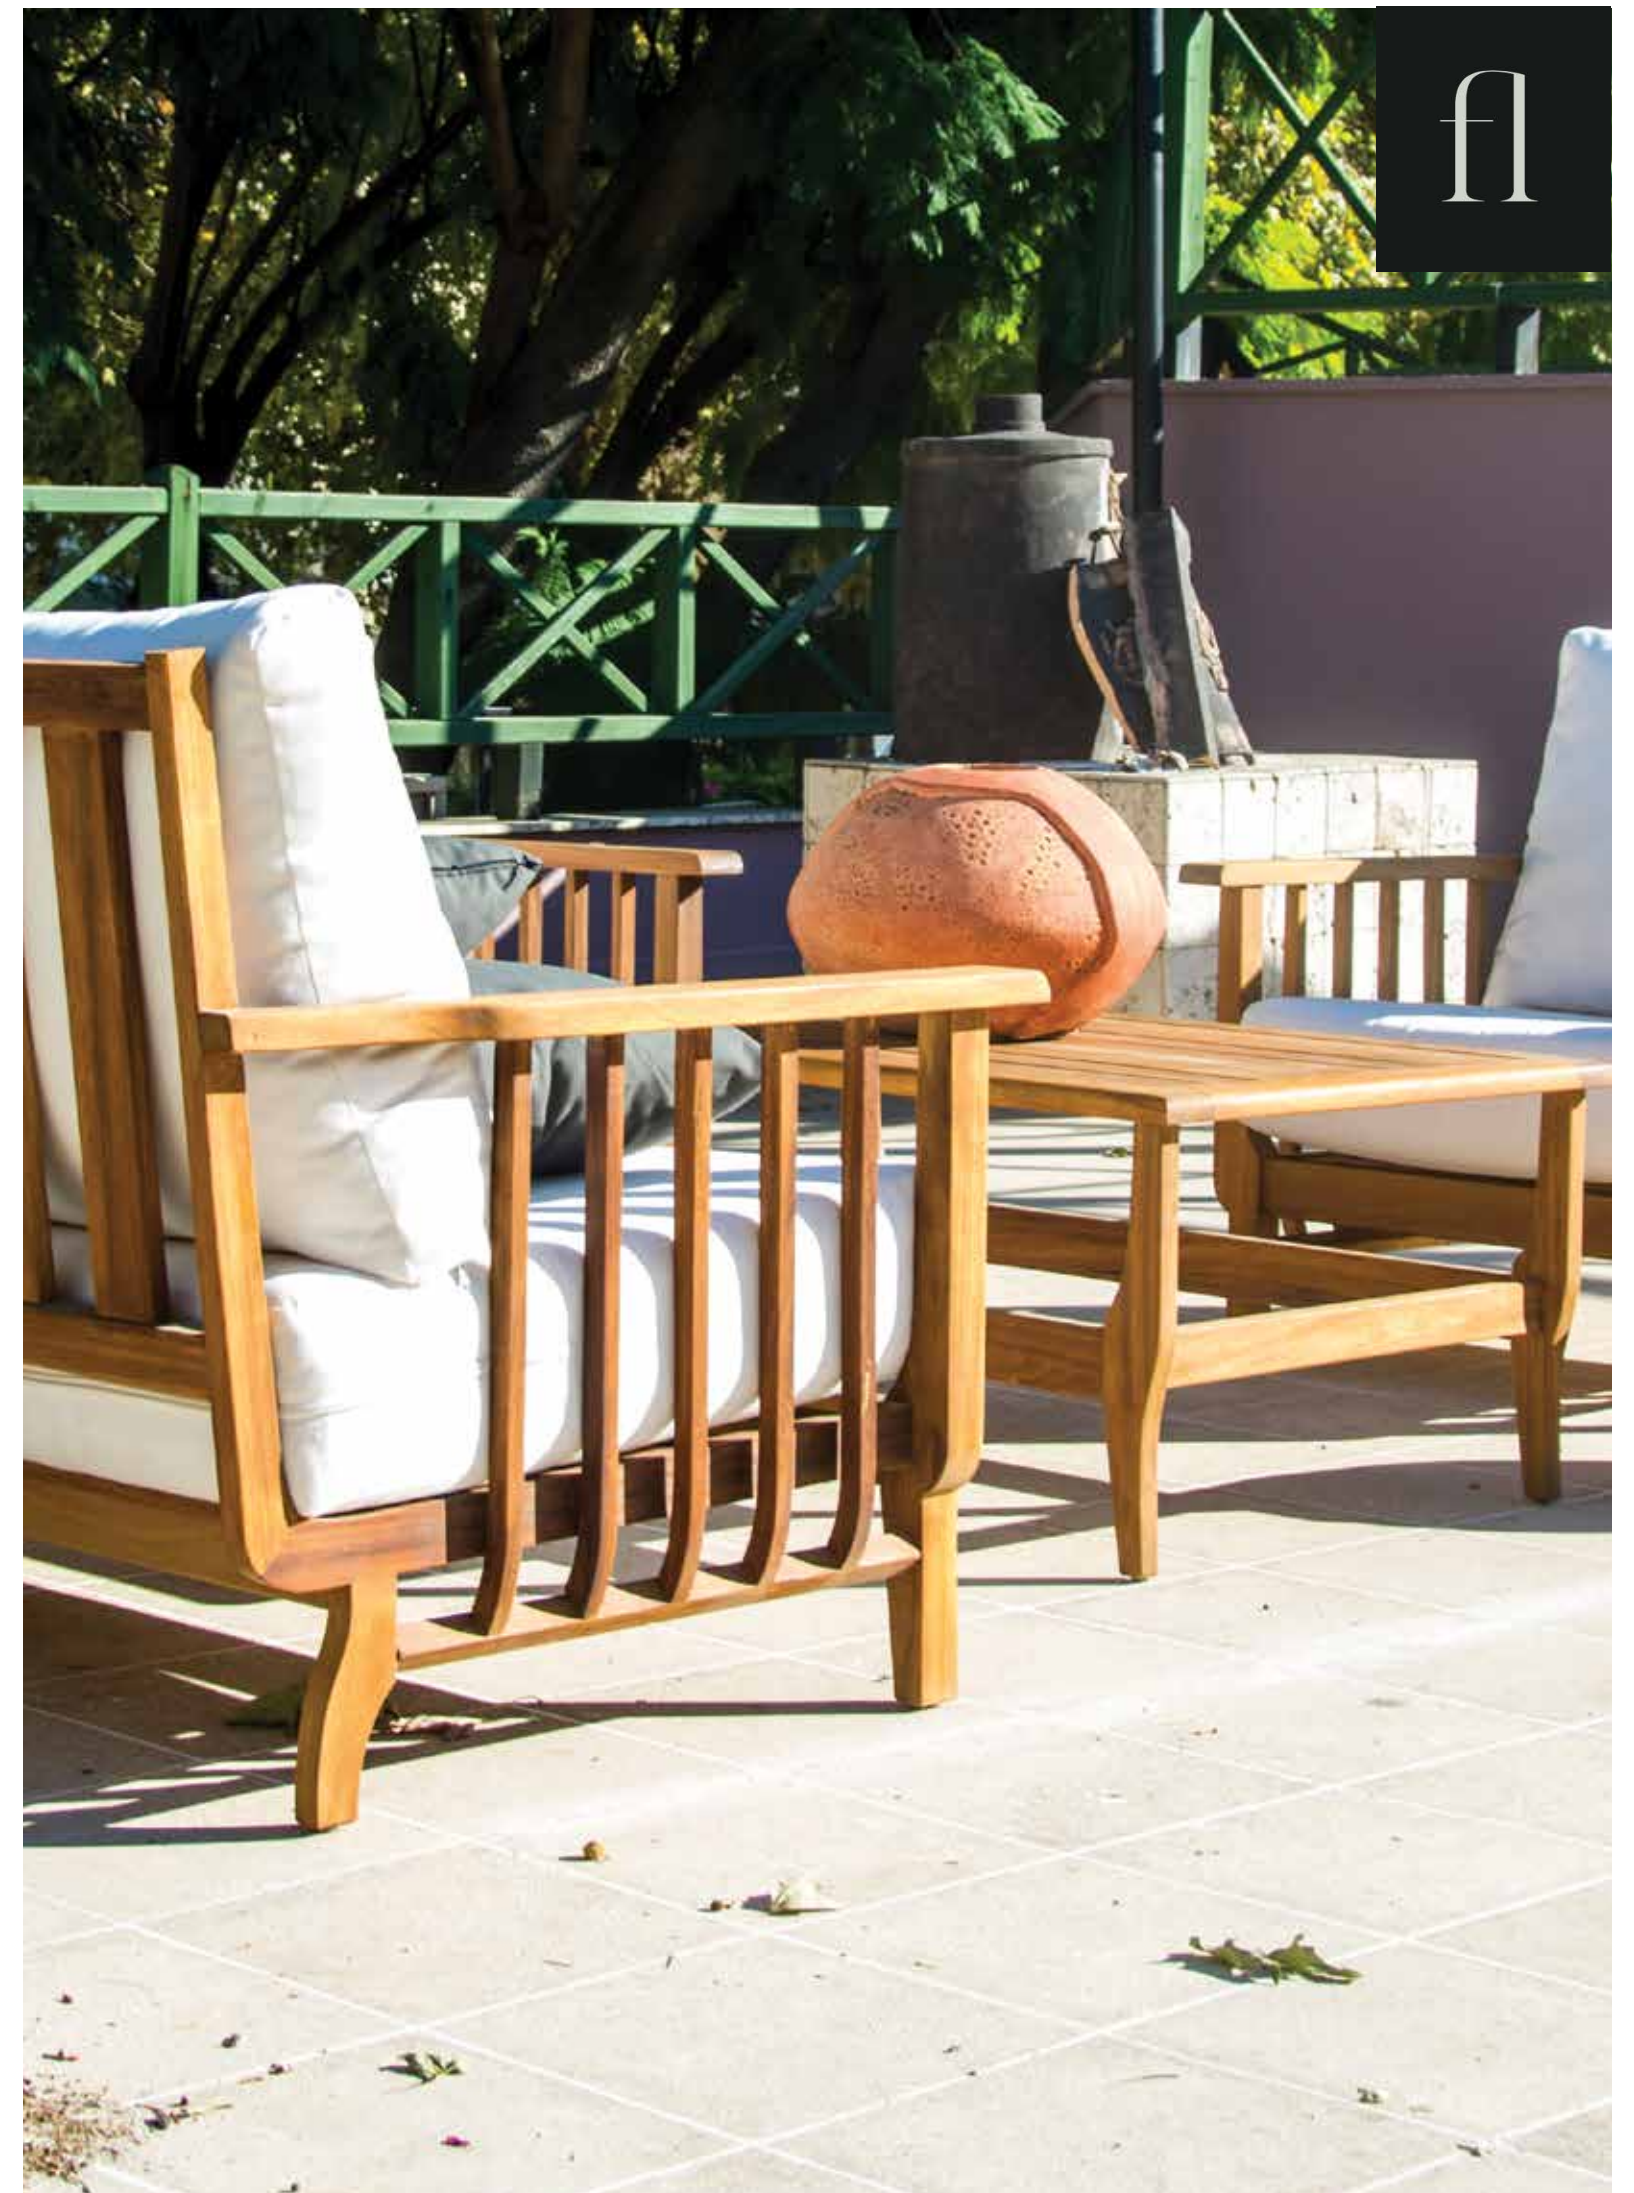

RIMINI SOFA SET

DESIGNED BY FORGEMOBILI DESIGN TEAM

ONE SEATER SOFA D: 88 cm W: 77 cm H: 86 cm
TWO SEATER SOFA D: 88 cm W: 162 cm H: 86 cm
COFFEE TABLE D: 70 cm W: 110 cm H: 45 cm