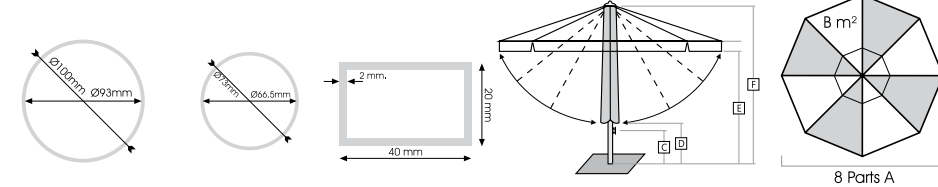

PRS 130
50X50 CM.

PRS 123
80X80 CM / 230 KG.
 PRS 124
90X90 CM / 230 KG.

PRS 150
80X80 CM / 200 KG.
 PRS 151
90X90 CM / 260 KG.

DREAM PARASOL

DREAM PARASOL ROUND

SIZE Ø 700 CM
 TUBE Ø 93 X 100 MM
 TUBE Ø 73 X 66,3 MM
 RIBS 24 X 40 MM

PROFILES

ALUMINIUM ETIAL 60 DYE: RAL 9016
 PLASTIC MATERIAL: ABS / PA6

DREAM PARASOL SQUARE

SIZE 600 X 600 CM
 TUBE Ø 93 X 100 MM
 TUBE Ø 73 X 66,3 MM
 RIBS 20 X 40 MM
 RIBS 20 X 40 MM

PROFILES

ALUMINIUM ETIAL 60 DYE: RAL 9016
 PLASTIC MATERIAL: ABS / PA6