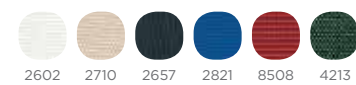

SUNLOUNGER D: 191,5cm W: 72 cm H: 34/74 cm

VOYAGE SUNLOUNGER

DESIGNED BY FORGEMOBILI DESIGN TEAM

SUNLOUNGER D: 195 cm W: 75 cm H: 37,5/74 cm

Aluminium Colors

Textiline Colors

IRECO SUNLOUNGER

DESIGNED BY FORGEMOBILI DESIGN TEAM

IRECO SUNLOUNGER D: 200 cm W: 80 cm H: 39/74 cm
 IRECO COFFEE TABLE D: Ø45 cm W: Ø45 cm H: 45 cm - D: 45 cm W: 45 cm H: 45 cm

Woods

Iroko Oak

Cushion Fabric Colors

2602 2710 2657 2821 8508 4213

DINA BED (Single & Double)