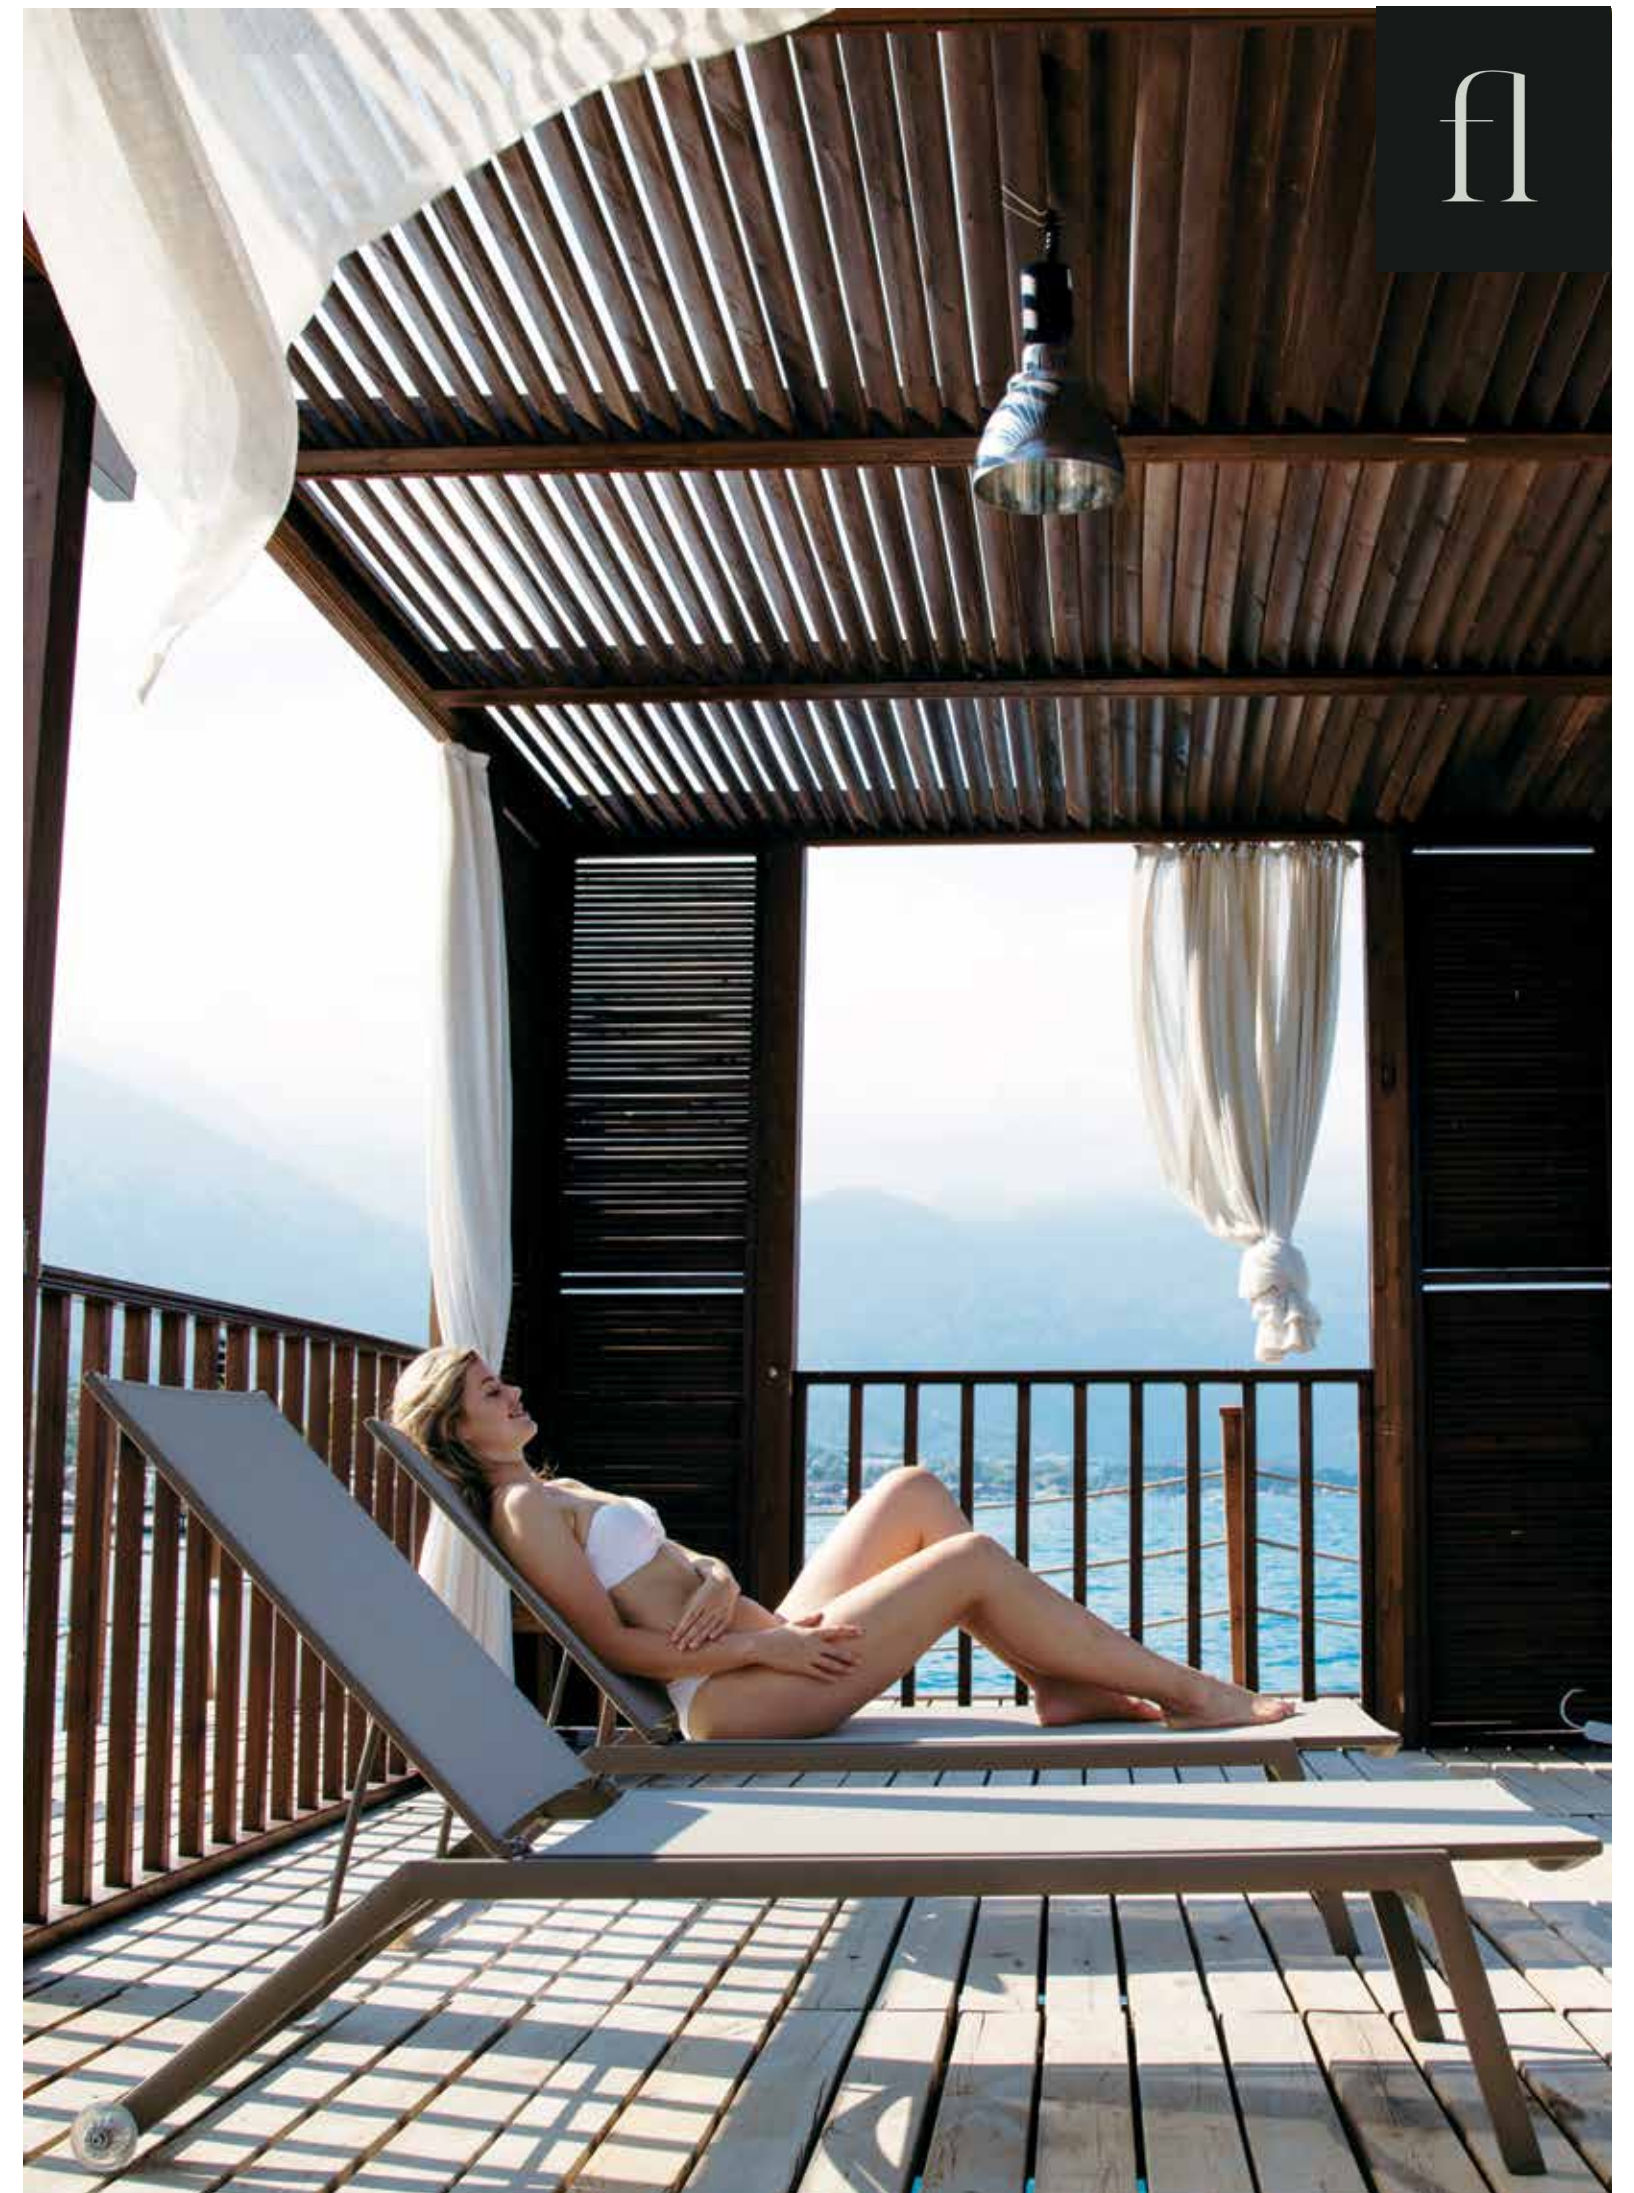

VOYAGE SUNLOUNGER

DESIGNED BY FORGEMOBILI DESIGN TEAM

SUNLOUNGER D: 195 cm W: 75 cm H: 37,5/74 cm

Aluminium Colors

Textiline Colors