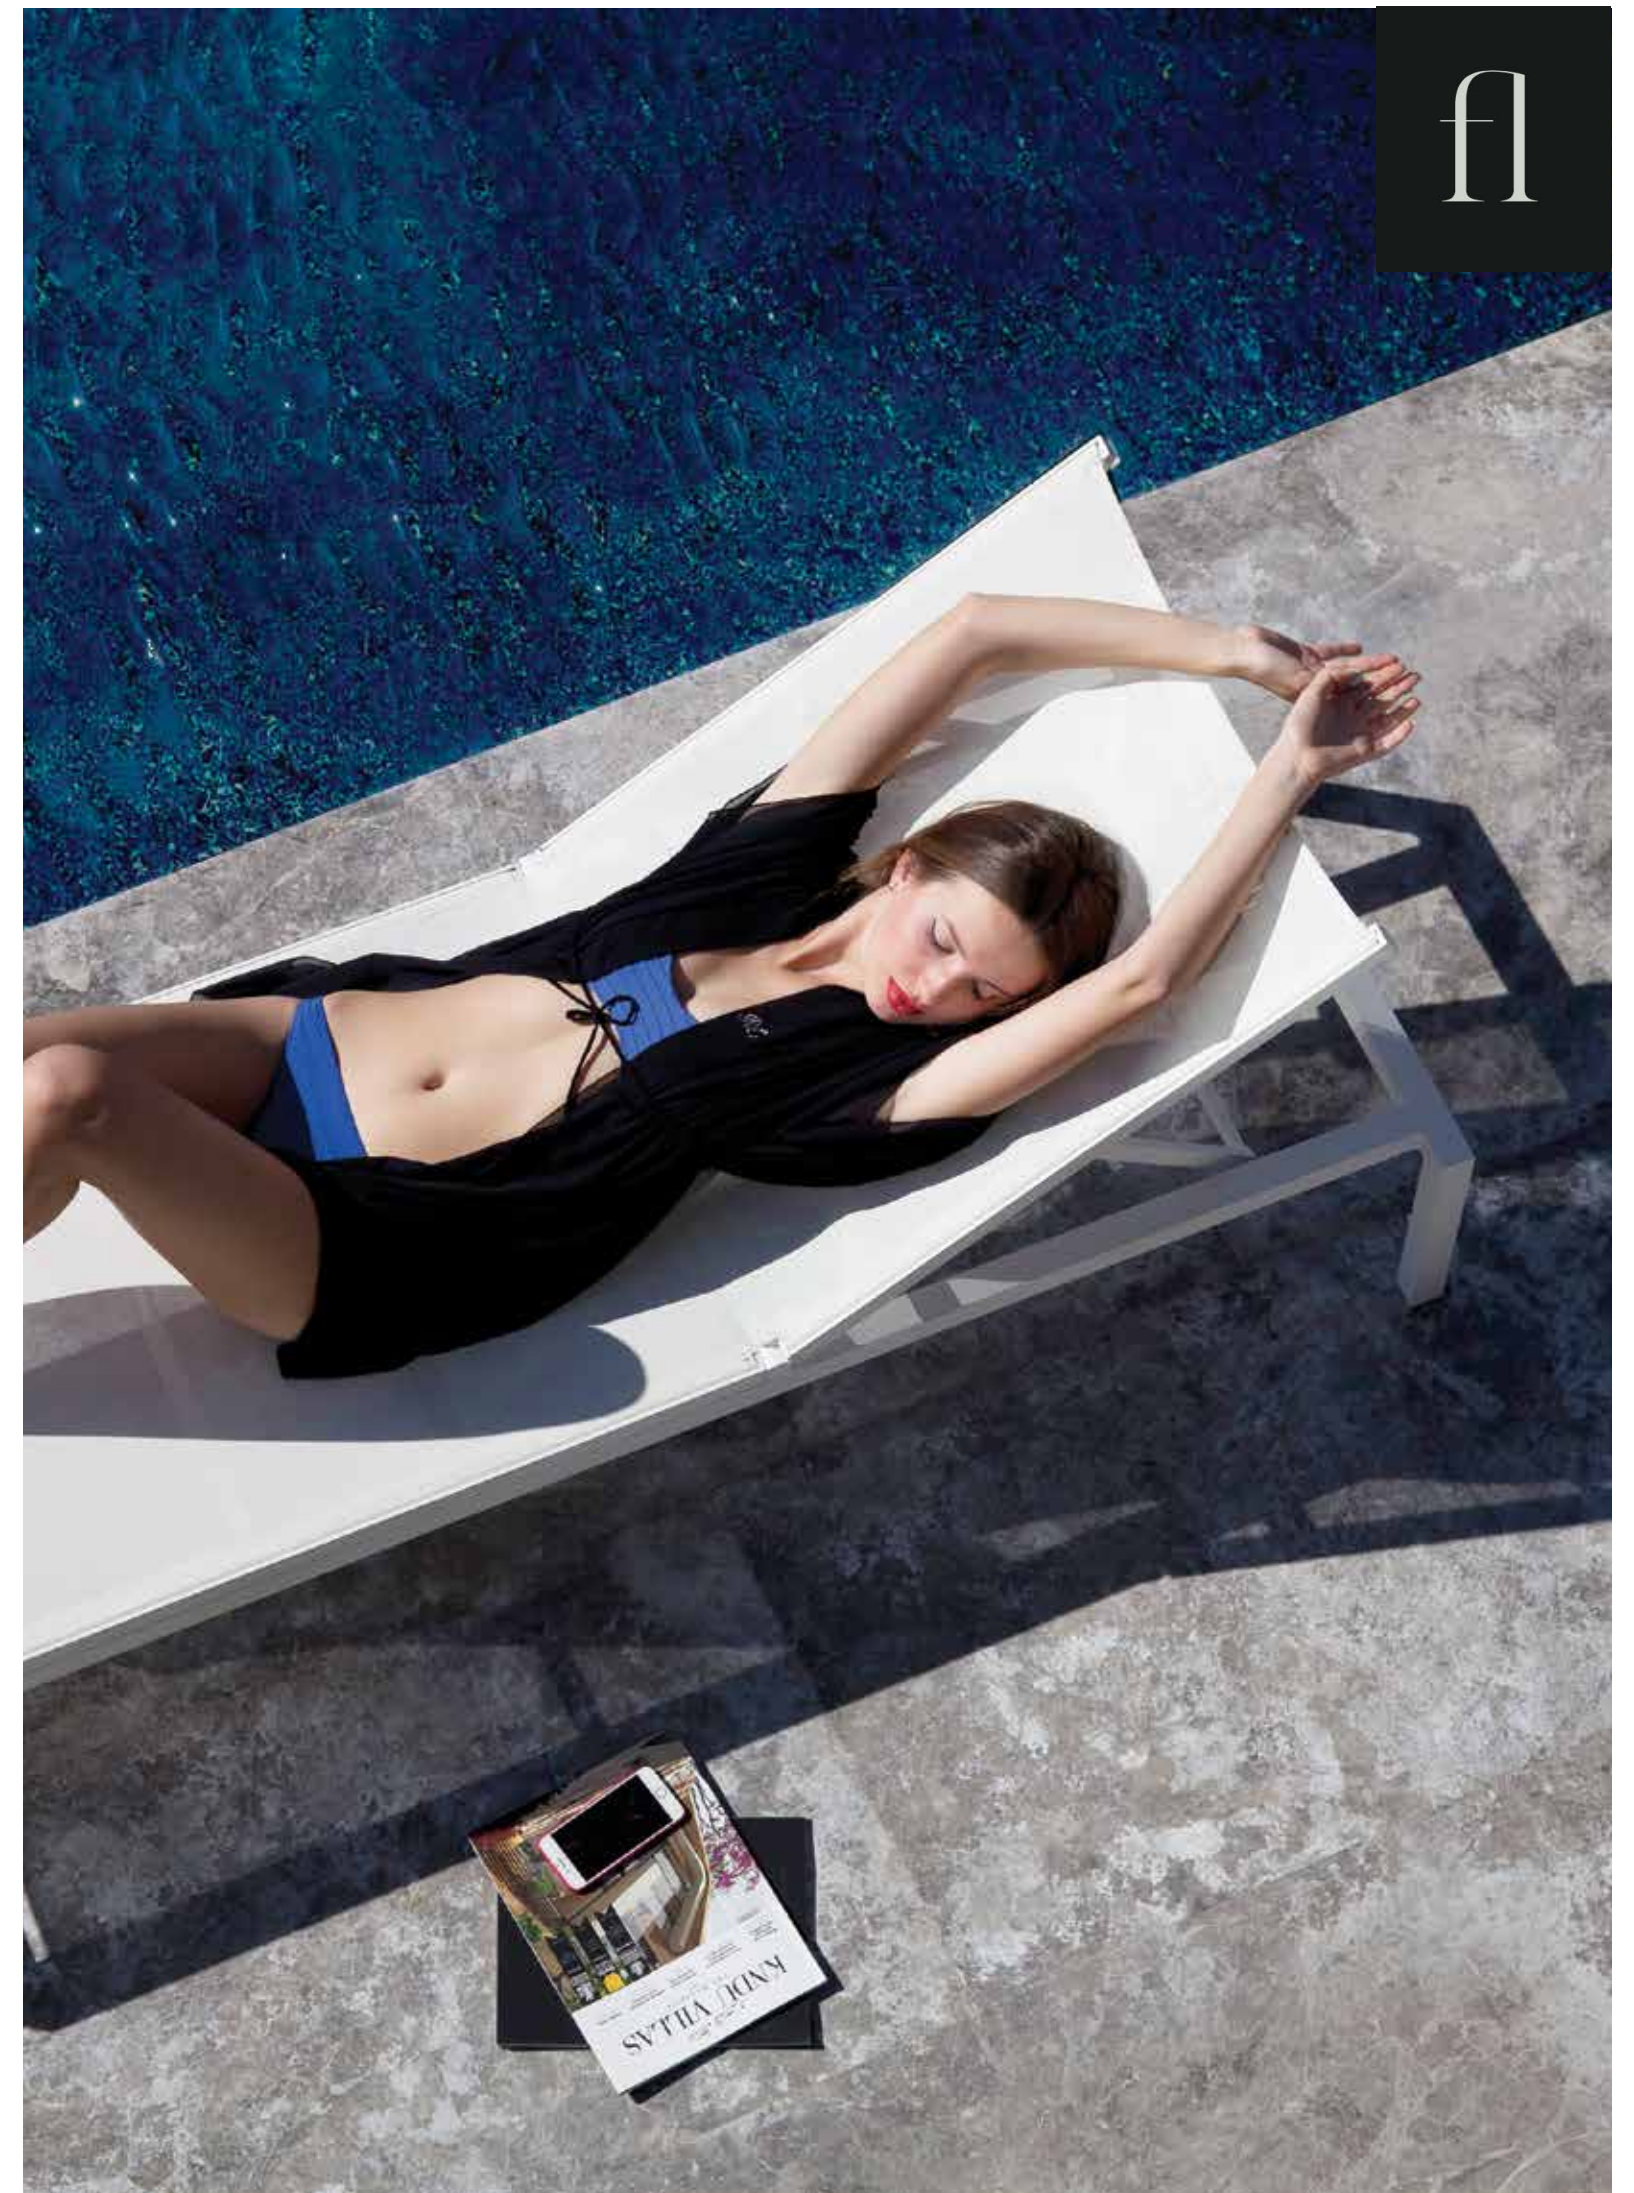

IBIZA SUNLOUNGER

DESIGNED BY FORGEMOBILI DESIGN TEAM

SUNLOUNGER D: 191,5cm W: 72 cm H: 34/74 cm