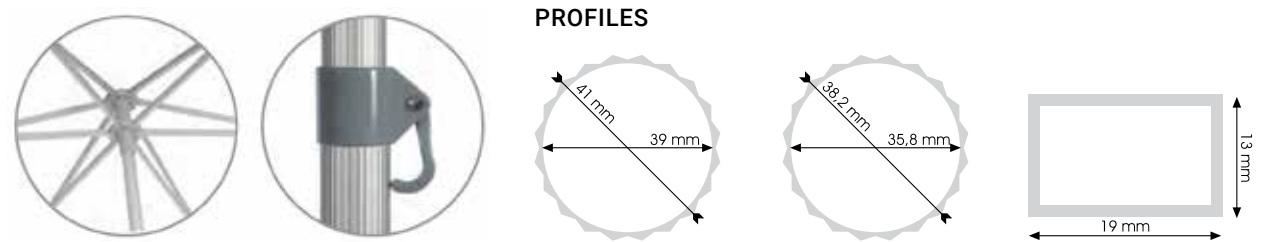

BRUBELLA PARASOL

SIZE Ø 250 X 250 CM
 UPPER PIPE Ø 35,8 X 38,2 MM
 BOTTOM PIPE Ø 39 X 41 MM
 RIBS 13 X 19 MM

RIBS 6 / ALUMINIUM ETIAL 60
 PLASTIC MATERIAL: ABS / PA6

SUNIM PARASOL

SIZE 225 X 225 CM
 TUBE Ø 40 X 37 MM
 RIBS 13 X 19 MM