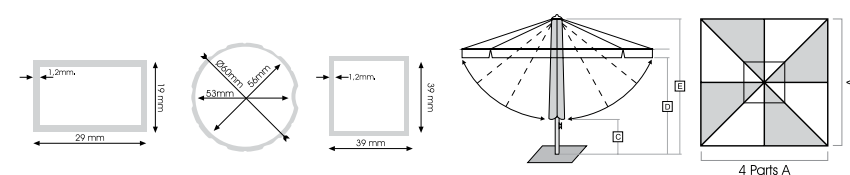

MALI PARASOL

SIZE 400 X 400 CM
TUBE Ø 56 X 60 MM
TUBE 39 X 39 MM
RIBS 19 X 29 MM

PROFILES

ALUMINIUM ETIAL 60 DYE: RAL 9016
PLASTIC MATERIAL: ABS / PA6