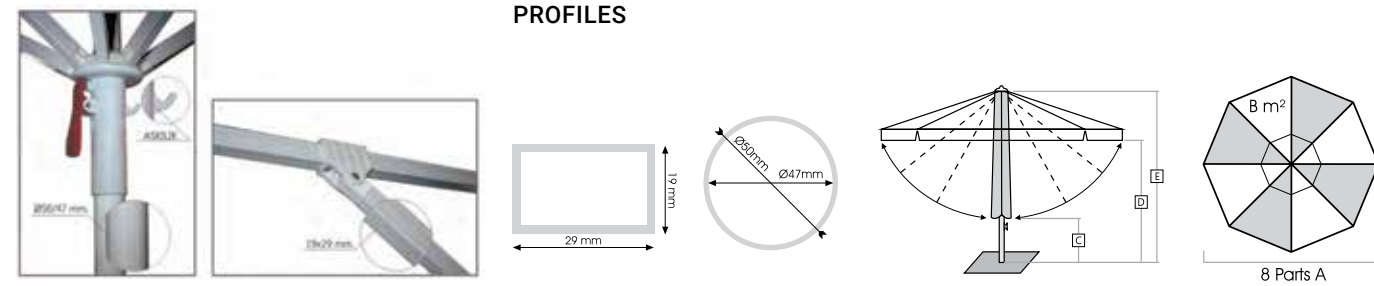

MAXI SUNIM PARASOL

MAXI SUNIM PARASOL ROUND

SIZE Ø 300 CM
TUBE Ø 50 X 47 MM
RIBS 19 X 29 MM